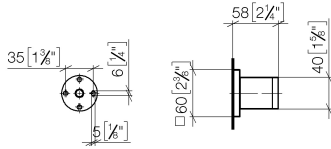

Wall bracket - Brushed Platinum

IMO

28 050 980

• rosette 60 x 60 mm

Fits: IMO, MEM, CL.1, CYO

	Brushed Platinum	28 050 980-06
	Chrome	28 050 980-00
	Platinum	28 050 980-08
	Dark Chrome	28 050 980-19
	Brushed Light Gold	28 050 980-27
	Brushed Durabronze (23kt Gold)	28 050 980-28
	Matte Black	28 050 980-33
	Brushed Champagne (22kt Gold)	28 050 980-46
	Champagne (22kt Gold)	28 050 980-47
	Brushed Chrome	28 050 980-93
	Brushed Dark Platinum	28 050 980-99

28 050 980

mm [inches]

28 050 980

Product version up to 3/2/2021

**Product version from 3/2/2021**

Parts for other  
finishes can be found  
here: [Chrome](#)