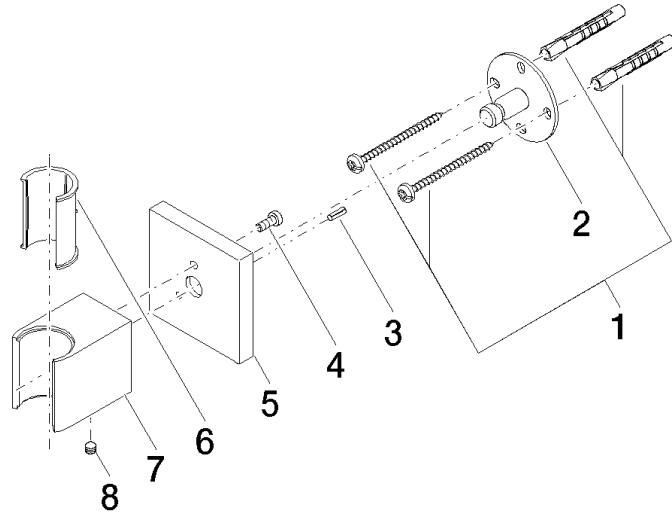

Wall bracket - Brushed Platinum

IMO

28 050 980

• rosette 60 x 60 mm

Fits: IMO, MEM, CL.1, CYO

	Brushed Platinum	28 050 980-06
	Chrome	28 050 980-00
	Platinum	28 050 980-08
	Dark Chrome	28 050 980-19
	Brushed Light Gold	28 050 980-27
	Brushed Durabronze (23kt Gold)	28 050 980-28
	Matte Black	28 050 980-33
	Brushed Champagne (22kt Gold)	28 050 980-46
	Champagne (22kt Gold)	28 050 980-47
	Brushed Chrome	28 050 980-93
	Brushed Dark Platinum	28 050 980-99

28 050 980

mm [inches]

28 050 980

Product version up to 3/2/2021

**Product version from 3/2/2021**

Parts for other  
finishes can be found  
here: [Chrome](#)