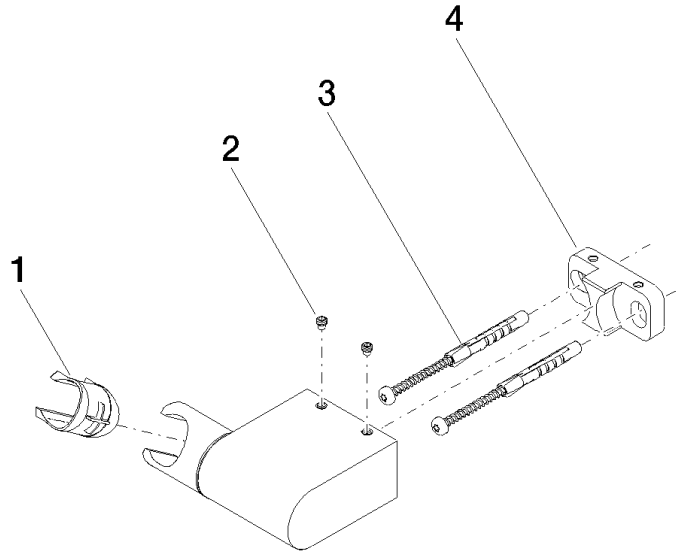

28 060 970

- pivotable 75°

Fits: IMO, LULU, MADISON, MEM, TARA,  
CL.1, LISSÉ, VAIA, META, CYO

	Chrome	28 060 970-00
	Brushed Platinum	28 060 970-06
	Platinum	28 060 970-08
	Dark Brass matt	28 060 970-16
	Dark Chrome	28 060 970-19
	Light Gold	28 060 970-26
	Brushed Light Gold	28 060 970-27
	Brushed Durabrass (23kt Gold)	28 060 970-28
	Matte Black	28 060 970-33
	Brushed Bronze	28 060 970-42
	Brushed Champagne (22kt Gold)	28 060 970-46
	Champagne (22kt Gold)	28 060 970-47
	Brushed Chrome	28 060 970-93
	Brushed Dark Platinum	28 060 970-99

28 060 970

mm [inches]

28 060 970

Parts for other finishes can be found here: Brushed Platinum

### Spare parts list

No.	Item Number	Name	Quantity used	Delivery time
1	09 12 12 212 90	sleeve	1	2
2	09 31 11 009 90	pin	2	2
3	05 30 31 025 00 90	fixing set	1	2
4	08 30 11 563 90	holder	1	2