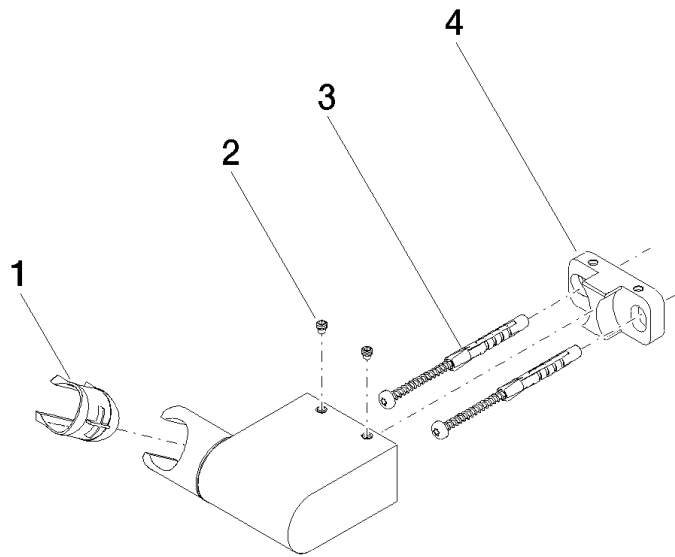

Wall bracket swivel - Brushed Platinum

IMO

28 060 970

- pivotable 75°

Fits: IMO, LULU, MADISON, MEM, TARA,
CL.1, LISSÉ, VAIA, META, CYO

	Brushed Platinum	28 060 970-06
	Chrome	28 060 970-00
	Platinum	28 060 970-08
	Dark Brass matt	28 060 970-16
	Dark Chrome	28 060 970-19
	Light Gold	28 060 970-26
	Brushed Light Gold	28 060 970-27
	Brushed Durabrass (23kt Gold)	28 060 970-28
	Matte Black	28 060 970-33
	Brushed Bronze	28 060 970-42
	Brushed Champagne (22kt Gold)	28 060 970-46
	Champagne (22kt Gold)	28 060 970-47
	Brushed Chrome	28 060 970-93
	Brushed Dark Platinum	28 060 970-99

28 060 970

mm [inches]

28 060 970

Parts for other finishes can be found here: [Chrome](#)

Spare parts list

No.	Item Number	Name	Quantity used	Delivery time
1	09 12 12 212 90	sleeve	1	2
2	09 31 11 009 90	pin	2	2
3	05 30 31 025 00 90	fixing set	1	2
4	08 30 11 563 90	holder	1	2