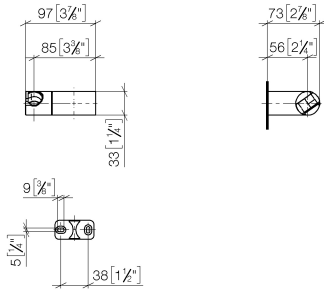

Wall bracket swivel - Brushed Platinum

IMO

28 060 970

- pivotable 75°

Fits: IMO, LULU, MADISON, MEM, TARA,
CL.1, LISSÉ, VAIA, META, CYO

	Brushed Platinum	28 060 970-06
	Chrome	28 060 970-00
	Platinum	28 060 970-08
	Dark Brass matt	28 060 970-16
	Dark Chrome	28 060 970-19
	Light Gold	28 060 970-26
	Brushed Light Gold	28 060 970-27
	Brushed Durabrass (23kt Gold)	28 060 970-28
	Matte Black	28 060 970-33
	Brushed Bronze	28 060 970-42
	Brushed Champagne (22kt Gold)	28 060 970-46
	Champagne (22kt Gold)	28 060 970-47
	Brushed Chrome	28 060 970-93
	Brushed Dark Platinum	28 060 970-99

28 060 970

mm [inches]

28 060 970

Parts for other finishes can be found here: [Chrome](#)

Spare parts list

No.	Item Number	Name	Quantity used	Delivery time
1	09 12 12 212 90	sleeve	1	2
2	09 31 11 009 90	pin	2	2
3	05 30 31 025 00 90	fixing set	1	2
4	08 30 11 563 90	holder	1	2