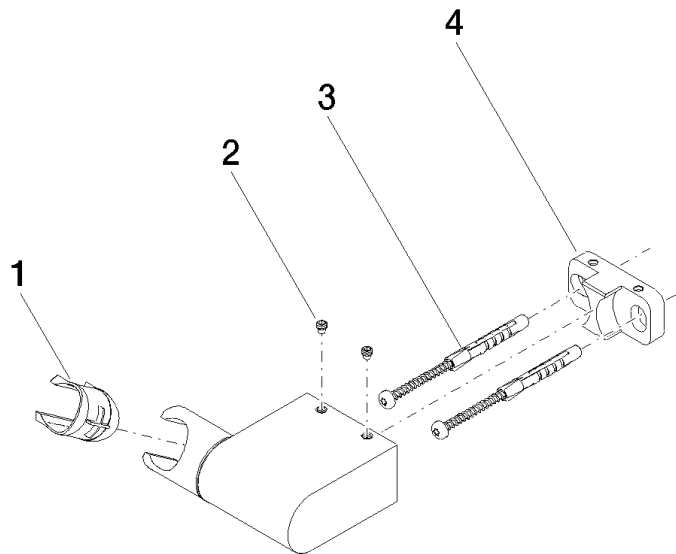

Wall bracket swivel - Platinum

IMO

28 060 970

- pivotable 75°

Fits: IMO, LULU, MADISON, MEM, TARA,
CL.1, LISSÉ, VAIA, META, CYO

	Platinum	28 060 970-08
	Chrome	28 060 970-00
	Brushed Platinum	28 060 970-06
	Dark Brass matt	28 060 970-16
	Dark Chrome	28 060 970-19
	Light Gold	28 060 970-26
	Brushed Light Gold	28 060 970-27
	Brushed Durabrass (23kt Gold)	28 060 970-28
	Matte Black	28 060 970-33
	Brushed Bronze	28 060 970-42
	Brushed Champagne (22kt Gold)	28 060 970-46
	Champagne (22kt Gold)	28 060 970-47
	Brushed Chrome	28 060 970-93
	Brushed Dark Platinum	28 060 970-99

28 060 970

mm [inches]

28 060 970

Parts for other finishes can be found here: [Chrome](#)

Spare parts list

No.	Item Number	Name	Quantity used	Delivery time
1	09 12 12 212 90	sleeve	1	2
2	09 31 11 009 90	pin	2	2
3	05 30 31 025 00 90	fixing set	1	2
4	08 30 11 563 90	holder	1	2