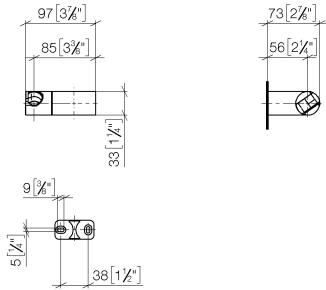

Wall bracket swivel - Platinum

IMO

28 060 970

- pivotable 75°

Fits: IMO, LULU, MADISON, MEM, TARA,
CL.1, LISSÉ, VAIA, META, CYO

	Platinum	28 060 970-08
	Chrome	28 060 970-00
	Brushed Platinum	28 060 970-06
	Dark Brass matt	28 060 970-16
	Dark Chrome	28 060 970-19
	Light Gold	28 060 970-26
	Brushed Light Gold	28 060 970-27
	Brushed Durabrass (23kt Gold)	28 060 970-28
	Matte Black	28 060 970-33
	Brushed Bronze	28 060 970-42
	Brushed Champagne (22kt Gold)	28 060 970-46
	Champagne (22kt Gold)	28 060 970-47
	Brushed Chrome	28 060 970-93
	Brushed Dark Platinum	28 060 970-99

28 060 970

mm [inches]

28 060 970

Parts for other finishes can be found here: [Chrome](#)

Spare parts list

No.	Item Number	Name	Quantity used	Delivery time
1	09 12 12 212 90	sleeve	1	2
2	09 31 11 009 90	pin	2	2
3	05 30 31 025 00 90	fixing set	1	2
4	08 30 11 563 90	holder	1	2