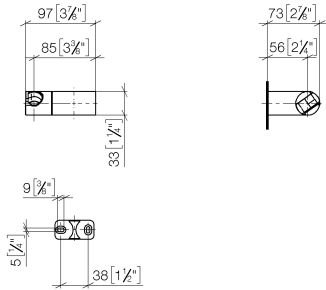

28 060 970

- pivotable 75°

Fits: IMO, LULU, MADISON, MEM, TARA,
CL.1, LISSÉ, VAIA, META, CYO

	Dark Chrome	28 060 970-19
	Chrome	28 060 970-00
	Brushed Platinum	28 060 970-06
	Platinum	28 060 970-08
	Dark Brass matt	28 060 970-16
	Light Gold	28 060 970-26
	Brushed Light Gold	28 060 970-27
	Brushed Durabronze (23kt Gold)	28 060 970-28
	Matte Black	28 060 970-33
	Brushed Bronze	28 060 970-42
	Brushed Champagne (22kt Gold)	28 060 970-46
	Champagne (22kt Gold)	28 060 970-47
	Brushed Chrome	28 060 970-93
	Brushed Dark Platinum	28 060 970-99

28 060 970

mm [inches]

28 060 970

Parts for other
finishes can be found
here: [Chrome](#)