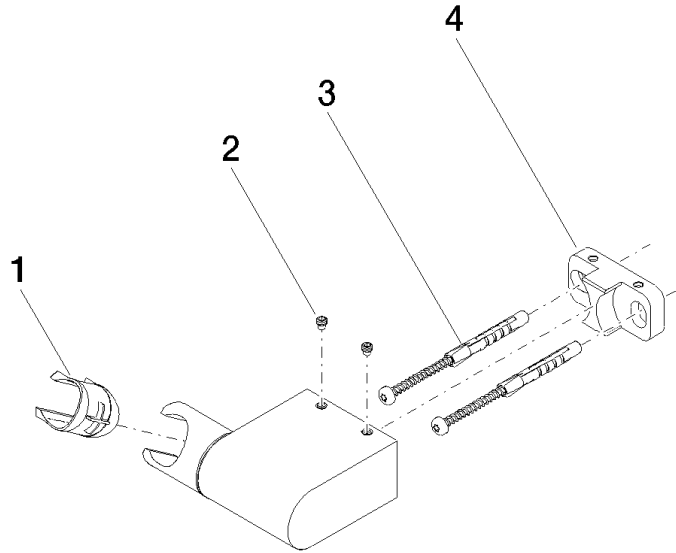

28 060 970

- pivotable 75°

Fits: IMO, LULU, MADISON, MEM, TARA,
CL.1, LISSÉ, VAIA, META, CYO

	Light Gold	28 060 970-26
	Chrome	28 060 970-00
	Brushed Platinum	28 060 970-06
	Platinum	28 060 970-08
	Dark Brass matt	28 060 970-16
	Dark Chrome	28 060 970-19
	Brushed Light Gold	28 060 970-27
	Brushed Durabrass (23kt Gold)	28 060 970-28
	Matte Black	28 060 970-33
	Brushed Bronze	28 060 970-42
	Brushed Champagne (22kt Gold)	28 060 970-46
	Champagne (22kt Gold)	28 060 970-47
	Brushed Chrome	28 060 970-93
	Brushed Dark Platinum	28 060 970-99

28 060 970

mm [inches]

28 060 970

Parts for other finishes can be found here: [Chrome](#)

Spare parts list

No.	Item Number	Name	Quantity used	Delivery time
1	09 12 12 212 90	sleeve	1	2
2	09 31 11 009 90	pin	2	2
3	05 30 31 025 00 90	fixing set	1	2
4	08 30 11 563 90	holder	1	2