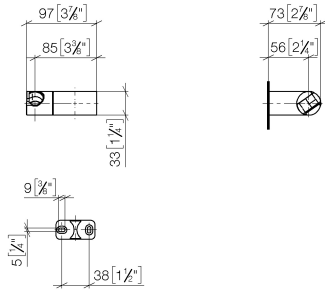

28 060 970

- pivotable 75°

Fits: IMO, LULU, MADISON, MEM, TARA,
CL.1, LISSÉ, VAIA, META, CYO

	Light Gold	28 060 970-26
	Chrome	28 060 970-00
	Brushed Platinum	28 060 970-06
	Platinum	28 060 970-08
	Dark Brass matt	28 060 970-16
	Dark Chrome	28 060 970-19
	Brushed Light Gold	28 060 970-27
	Brushed Durabrass (23kt Gold)	28 060 970-28
	Matte Black	28 060 970-33
	Brushed Bronze	28 060 970-42
	Brushed Champagne (22kt Gold)	28 060 970-46
	Champagne (22kt Gold)	28 060 970-47
	Brushed Chrome	28 060 970-93
	Brushed Dark Platinum	28 060 970-99

28 060 970

mm [inches]

28 060 970

Parts for other finishes can be found here: [Chrome](#)

Spare parts list

No.	Item Number	Name	Quantity used	Delivery time
1	09 12 12 212 90	sleeve	1	2
2	09 31 11 009 90	pin	2	2
3	05 30 31 025 00 90	fixing set	1	2
4	08 30 11 563 90	holder	1	2