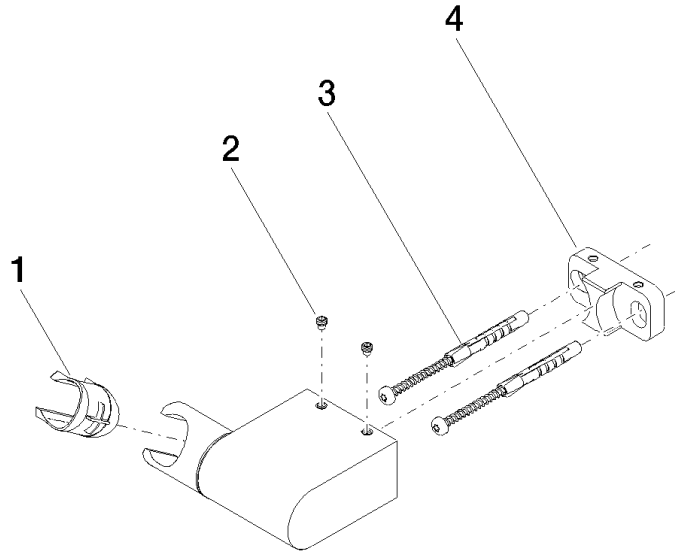

28 060 970

- pivotable 75°

Fits: IMO, LULU, MADISON, MEM, TARA,
CL.1, LISSÉ, VAIA, META, CYO

	Brushed Light Gold	28 060 970-27
	Chrome	28 060 970-00
	Brushed Platinum	28 060 970-06
	Platinum	28 060 970-08
	Dark Brass matt	28 060 970-16
	Dark Chrome	28 060 970-19
	Light Gold	28 060 970-26
	Brushed Durabrass (23kt Gold)	28 060 970-28
	Matte Black	28 060 970-33
	Brushed Bronze	28 060 970-42
	Brushed Champagne (22kt Gold)	28 060 970-46
	Champagne (22kt Gold)	28 060 970-47
	Brushed Chrome	28 060 970-93
	Brushed Dark Platinum	28 060 970-99

28 060 970

mm [inches]

28 060 970

Parts for other finishes can be found here: [Chrome](#)

Spare parts list

No.	Item Number	Name	Quantity used	Delivery time
1	09 12 12 212 90	sleeve	1	2
2	09 31 11 009 90	pin	2	2
3	05 30 31 025 00 90	fixing set	1	2
4	08 30 11 563 90	holder	1	2