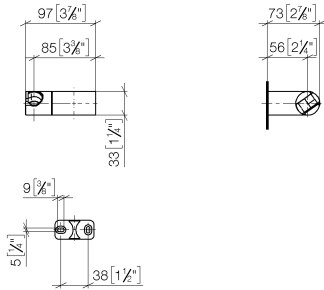

28 060 970

- pivotable 75°

Fits: IMO, LULU, MADISON, MEM, TARA,
CL.1, LISSÉ, VAIA, META, CYO

	Brushed Light Gold	28 060 970-27
	Chrome	28 060 970-00
	Brushed Platinum	28 060 970-06
	Platinum	28 060 970-08
	Dark Brass matt	28 060 970-16
	Dark Chrome	28 060 970-19
	Light Gold	28 060 970-26
	Brushed Durabrass (23kt Gold)	28 060 970-28
	Matte Black	28 060 970-33
	Brushed Bronze	28 060 970-42
	Brushed Champagne (22kt Gold)	28 060 970-46
	Champagne (22kt Gold)	28 060 970-47
	Brushed Chrome	28 060 970-93
	Brushed Dark Platinum	28 060 970-99

28 060 970

mm [inches]

28 060 970

Parts for other finishes can be found here: [Chrome](#)

Spare parts list

No.	Item Number	Name	Quantity used	Delivery time
1	09 12 12 212 90	sleeve	1	2
2	09 31 11 009 90	pin	2	2
3	05 30 31 025 00 90	fixing set	1	2
4	08 30 11 563 90	holder	1	2