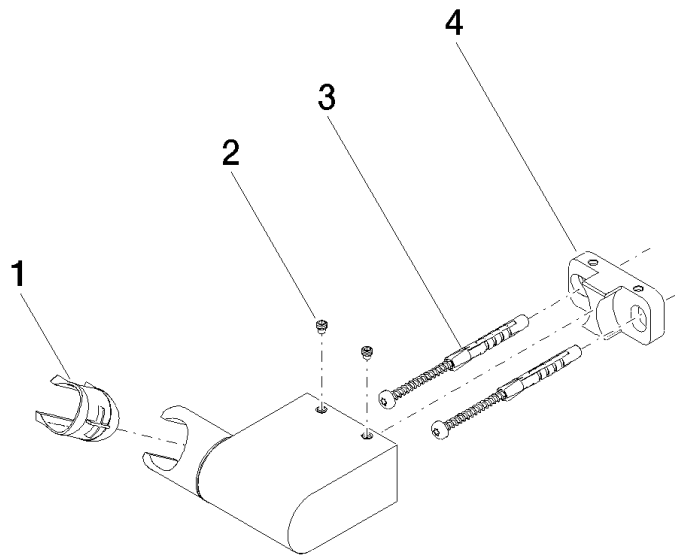

Wall bracket swivel - Brushed Durabronze (23kt Gold)

IMO

28 060 970

- pivotable 75°

Fits: IMO, LULU, MADISON, MEM, TARA, CL.1, LISSÉ, VAIA, META, CYO

	Brushed Durabronze (23kt Gold)	28 060 970-28
	Chrome	28 060 970-00
	Brushed Platinum	28 060 970-06
	Platinum	28 060 970-08
	Dark Brass matt	28 060 970-16
	Dark Chrome	28 060 970-19
	Light Gold	28 060 970-26
	Brushed Light Gold	28 060 970-27
	Matte Black	28 060 970-33
	Brushed Bronze	28 060 970-42
	Brushed Champagne (22kt Gold)	28 060 970-46
	Champagne (22kt Gold)	28 060 970-47
	Brushed Chrome	28 060 970-93
	Brushed Dark Platinum	28 060 970-99

28 060 970

mm [inches]

28 060 970

Parts for other finishes can be found here: [Chrome](#)

### Spare parts list

No.	Item Number	Name	Quantity used	Delivery time
1	09 12 12 212 90	sleeve	1	2
2	09 31 11 009 90	pin	2	2
3	05 30 31 025 00 90	fixing set	1	2
4	08 30 11 563 90	holder	1	2