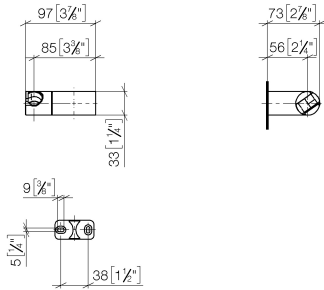

Wall bracket swivel - Brushed Durabronze (23kt Gold)

IMO

28 060 970

- pivotable 75°

Fits: IMO, LULU, MADISON, MEM, TARA, CL.1, LISSÉ, VAIA, META, CYO

	Brushed Durabronze (23kt Gold)	28 060 970-28
	Chrome	28 060 970-00
	Brushed Platinum	28 060 970-06
	Platinum	28 060 970-08
	Dark Brass matt	28 060 970-16
	Dark Chrome	28 060 970-19
	Light Gold	28 060 970-26
	Brushed Light Gold	28 060 970-27
	Matte Black	28 060 970-33
	Brushed Bronze	28 060 970-42
	Brushed Champagne (22kt Gold)	28 060 970-46
	Champagne (22kt Gold)	28 060 970-47
	Brushed Chrome	28 060 970-93
	Brushed Dark Platinum	28 060 970-99

28 060 970

mm [inches]

28 060 970

Parts for other finishes can be found here: [Chrome](#)

### Spare parts list

No.	Item Number	Name	Quantity used	Delivery time
1	09 12 12 212 90	sleeve	1	2
2	09 31 11 009 90	pin	2	2
3	05 30 31 025 00 90	fixing set	1	2
4	08 30 11 563 90	holder	1	2