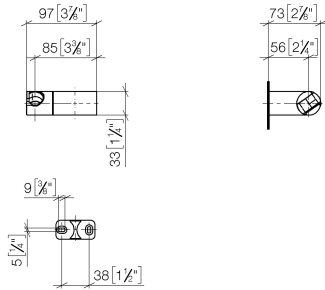

28 060 970

- pivotable 75°

Fits: IMO, LULU, MADISON, MEM, TARA,  
CL.1, LISSÉ, VAIA, META, CYO

	Brushed Bronze	28 060 970-42
	Chrome	28 060 970-00
	Brushed Platinum	28 060 970-06
	Platinum	28 060 970-08
	Dark Brass matt	28 060 970-16
	Dark Chrome	28 060 970-19
	Light Gold	28 060 970-26
	Brushed Light Gold	28 060 970-27
	Brushed Durabronze (23kt Gold)	28 060 970-28
	Matte Black	28 060 970-33
	Brushed Champagne (22kt Gold)	28 060 970-46
	Champagne (22kt Gold)	28 060 970-47
	Brushed Chrome	28 060 970-93
	Brushed Dark Platinum	28 060 970-99

28 060 970

mm [inches]

28 060 970

Parts for other finishes can be found here: [Chrome](#)

### Spare parts list

No.	Item Number	Name	Quantity used	Delivery time
1	09 12 12 212 90	sleeve	1	2
2	09 31 11 009 90	pin	2	2
3	05 30 31 025 00 90	fixing set	1	2
4	08 30 11 563 90	holder	1	2