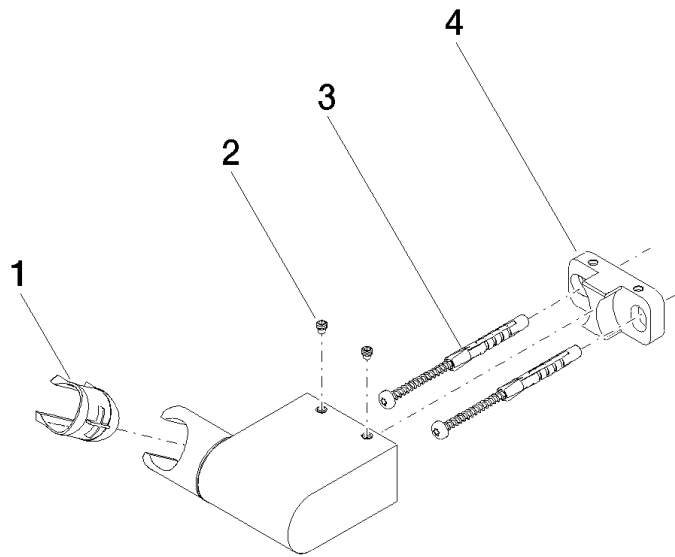

28 060 970

- pivotable 75°

Fits: IMO, LULU, MADISON, MEM, TARA,  
CL.1, LISSÉ, VAIA, META, CYO

	Brushed Bronze	28 060 970-42
	Chrome	28 060 970-00
	Brushed Platinum	28 060 970-06
	Platinum	28 060 970-08
	Dark Brass matt	28 060 970-16
	Dark Chrome	28 060 970-19
	Light Gold	28 060 970-26
	Brushed Light Gold	28 060 970-27
	Brushed Durabronze (23kt Gold)	28 060 970-28
	Matte Black	28 060 970-33
	Brushed Champagne (22kt Gold)	28 060 970-46
	Champagne (22kt Gold)	28 060 970-47
	Brushed Chrome	28 060 970-93
	Brushed Dark Platinum	28 060 970-99

28 060 970

mm [inches]

28 060 970

Parts for other finishes can be found here: [Chrome](#)

### Spare parts list

No.	Item Number	Name	Quantity used	Delivery time
1	09 12 12 212 90	sleeve	1	2
2	09 31 11 009 90	pin	2	2
3	05 30 31 025 00 90	fixing set	1	2
4	08 30 11 563 90	holder	1	2