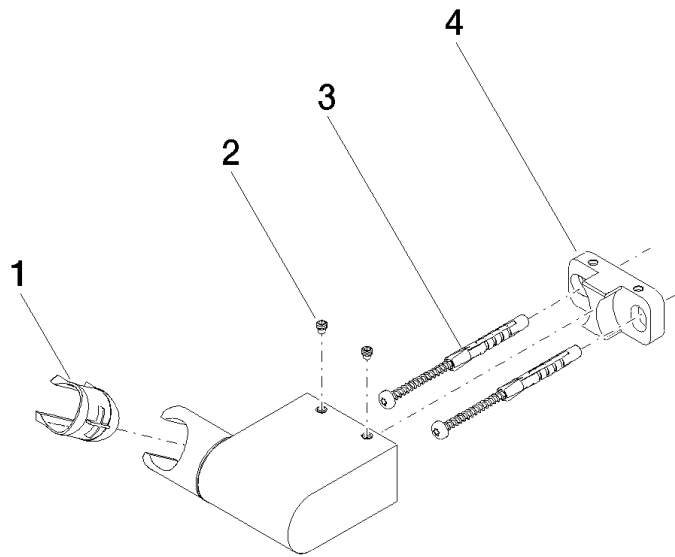

28 060 970

• pivotable 75°

Fits: IMO, LULU, MADISON, MEM, TARA,
CL.1, LISSÉ, VAIA, META, CYO

	Brushed Champagne (22kt Gold)	28 060 970-46
	Chrome	28 060 970-00
	Brushed Platinum	28 060 970-06
	Platinum	28 060 970-08
	Dark Brass matt	28 060 970-16
	Dark Chrome	28 060 970-19
	Light Gold	28 060 970-26
	Brushed Light Gold	28 060 970-27
	Brushed Durabronze (23kt Gold)	28 060 970-28
	Matte Black	28 060 970-33
	Brushed Bronze	28 060 970-42
	Champagne (22kt Gold)	28 060 970-47
	Brushed Chrome	28 060 970-93
	Brushed Dark Platinum	28 060 970-99

28 060 970

mm [inches]

28 060 970

Parts for other finishes can be found here: [Chrome](#)

Spare parts list

No.	Item Number	Name	Quantity used	Delivery time
1	09 12 12 212 90	sleeve	1	2
2	09 31 11 009 90	pin	2	2
3	05 30 31 025 00 90	fixing set	1	2
4	08 30 11 563 90	holder	1	2