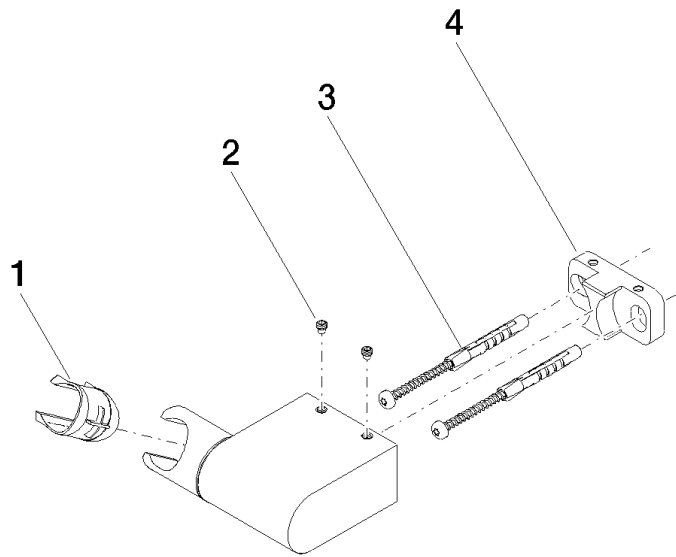

28 060 970

- pivotable 75°

Fits: IMO, LULU, MADISON, MEM, TARA,
CL.1, LISSÉ, VAIA, META, CYO

	Brushed Chrome	28 060 970-93
	Chrome	28 060 970-00
	Brushed Platinum	28 060 970-06
	Platinum	28 060 970-08
	Dark Brass matt	28 060 970-16
	Dark Chrome	28 060 970-19
	Light Gold	28 060 970-26
	Brushed Light Gold	28 060 970-27
	Brushed Durabronze (23kt Gold)	28 060 970-28
	Matte Black	28 060 970-33
	Brushed Bronze	28 060 970-42
	Brushed Champagne (22kt Gold)	28 060 970-46
	Champagne (22kt Gold)	28 060 970-47
	Brushed Dark Platinum	28 060 970-99

28 060 970

mm [inches]

28 060 970

Parts for other finishes can be found here: [Chrome](#)

Spare parts list

No.	Item Number	Name	Quantity used	Delivery time
1	09 12 12 212 90	sleeve	1	2
2	09 31 11 009 90	pin	2	2
3	05 30 31 025 00 90	fixing set	1	2
4	08 30 11 563 90	holder	1	2