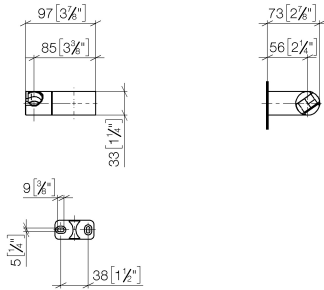

28 060 970

- pivotable 75°

Fits: IMO, LULU, MADISON, MEM, TARA,
CL.1, LISSÉ, VAIA, META, CYO

	Brushed Dark Platinum	28 060 970-99
	Chrome	28 060 970-00
	Brushed Platinum	28 060 970-06
	Platinum	28 060 970-08
	Dark Brass matt	28 060 970-16
	Dark Chrome	28 060 970-19
	Light Gold	28 060 970-26
	Brushed Light Gold	28 060 970-27
	Brushed Durabronze (23kt Gold)	28 060 970-28
	Matte Black	28 060 970-33
	Brushed Bronze	28 060 970-42
	Brushed Champagne (22kt Gold)	28 060 970-46
	Champagne (22kt Gold)	28 060 970-47
	Brushed Chrome	28 060 970-93

28 060 970

mm [inches]

28 060 970

Parts for other finishes can be found here: [Chrome](#)

Spare parts list

No.	Item Number	Name	Quantity used	Delivery time
1	09 12 12 212 90	sleeve	1	2
2	09 31 11 009 90	pin	2	2
3	05 30 31 025 00 90	fixing set	1	2
4	08 30 11 563 90	holder	1	2