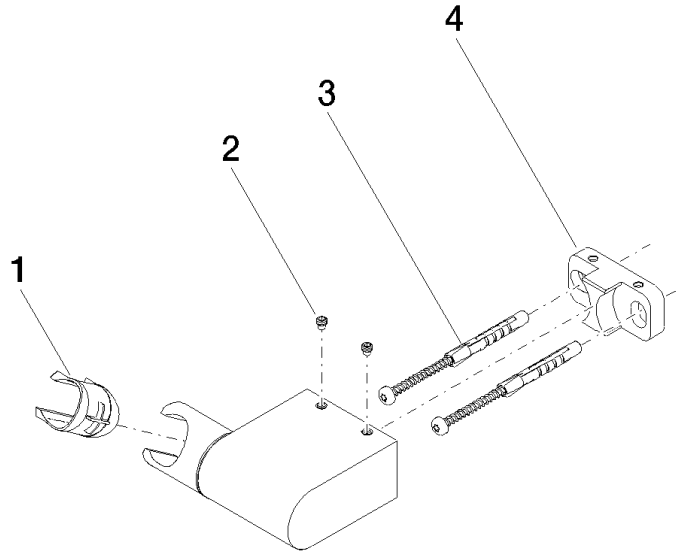

28 060 970

- pivotable 75°

Fits: IMO, LULU, MADISON, MEM, TARA,
CL.1, LISSÉ, VAIA, META, CYO

	Brushed Dark Platinum	28 060 970-99
	Chrome	28 060 970-00
	Brushed Platinum	28 060 970-06
	Platinum	28 060 970-08
	Dark Brass matt	28 060 970-16
	Dark Chrome	28 060 970-19
	Light Gold	28 060 970-26
	Brushed Light Gold	28 060 970-27
	Brushed Durabronze (23kt Gold)	28 060 970-28
	Matte Black	28 060 970-33
	Brushed Bronze	28 060 970-42
	Brushed Champagne (22kt Gold)	28 060 970-46
	Champagne (22kt Gold)	28 060 970-47
	Brushed Chrome	28 060 970-93

28 060 970

mm [inches]

28 060 970

Parts for other finishes can be found here: [Chrome](#)

Spare parts list

No.	Item Number	Name	Quantity used	Delivery time
1	09 12 12 212 90	sleeve	1	2
2	09 31 11 009 90	pin	2	2
3	05 30 31 025 00 90	fixing set	1	2
4	08 30 11 563 90	holder	1	2