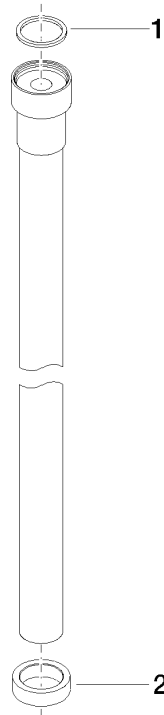

**WATER TUBE Kneipp hose white 2000 mm - Brushed Platinum**

28 285 979

- hose nozzle with sleeve M33
- with holding ring

	Brushed Platinum	28 285 979-06
	Chrome	28 285 979-00
	Platinum	28 285 979-08
	Dark Chrome	28 285 979-19
	Brushed Durabronze (23kt Gold)	28 285 979-28
	Matte Black	28 285 979-33
	Brushed Champagne (22kt Gold)	28 285 979-46
	Champagne (22kt Gold)	28 285 979-47
	Brushed Chrome	28 285 979-93
	Brushed Dark Platinum	28 285 979-99

# WATER TUBE Kneipp hose white 2000 mm - Brushed Platinum

28 285 979

mm [inches]

## Flow rate chart

## WATER TUBE Kneipp hose white 2000 mm - Brushed Platinum

---

28 285 979

Parts for other  
finishes can be found  
here: [Chrome](#)