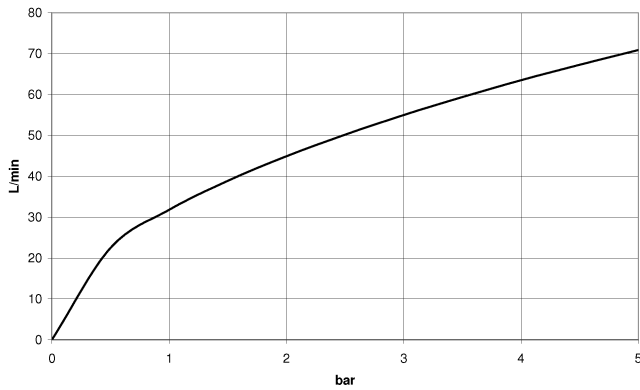

**WATER TUBE Kneipp hose white 2000 mm - Brushed Platinum**

28 285 979

- hose nozzle with sleeve M33
- with holding ring

	Brushed Platinum	28 285 979-06
	Chrome	28 285 979-00
	Platinum	28 285 979-08
	Dark Chrome	28 285 979-19
	Brushed Durabronze (23kt Gold)	28 285 979-28
	Matte Black	28 285 979-33
	Brushed Champagne (22kt Gold)	28 285 979-46
	Champagne (22kt Gold)	28 285 979-47
	Brushed Chrome	28 285 979-93
	Brushed Dark Platinum	28 285 979-99

# WATER TUBE Kneipp hose white 2000 mm - Brushed Platinum

28 285 979

mm [inches]

## Flow rate chart