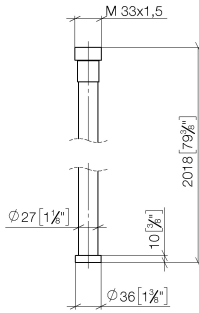

**WATER TUBE Kneipp hose white 2000 mm - Brushed Platinum**

28 285 979

- hose nozzle with sleeve M33
- with holding ring

	Brushed Platinum	28 285 979-06
	Chrome	28 285 979-00
	Platinum	28 285 979-08
	Dark Chrome	28 285 979-19
	Brushed Durabronze (23kt Gold)	28 285 979-28
	Matte Black	28 285 979-33
	Brushed Champagne (22kt Gold)	28 285 979-46
	Champagne (22kt Gold)	28 285 979-47
	Brushed Chrome	28 285 979-93
	Brushed Dark Platinum	28 285 979-99

# WATER TUBE Kneipp hose white 2000 mm - Brushed Platinum

28 285 979

mm [inches]

## WATER TUBE Kneipp hose white 2000 mm - Brushed Platinum

---

28 285 979

Parts for other  
finishes can be found  
here: [Chrome](#)

### Spare parts list

No.	Item Number	Name	Quantity used	Delivery time
	09 14 20 003 90	seal	2	2