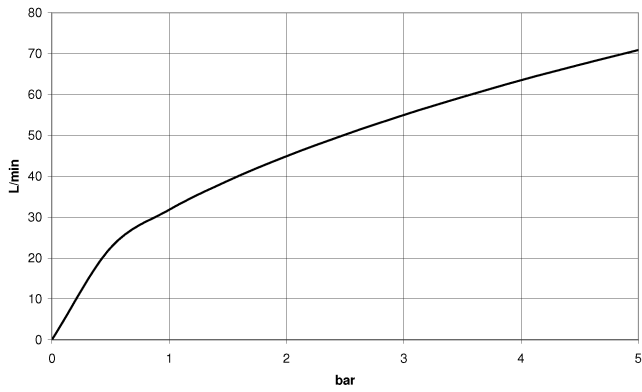

WATER TUBE Kneipp hose white 2000 mm - Dark Chrome

28 285 979

- hose nozzle with sleeve M33
- with holding ring

| | | |
|---|-------------------------------------|---------------|
|  | Dark Chrome | 28 285 979-19 |
|  | Chrome | 28 285 979-00 |
|  | Brushed Platinum | 28 285 979-06 |
|  | Platinum | 28 285 979-08 |
|  | Brushed Durabronze (23kt Gold) | 28 285 979-28 |
|  | Matte Black | 28 285 979-33 |
|  | Brushed Champagne (22kt Gold) | 28 285 979-46 |
|  | Champagne (22kt Gold) | 28 285 979-47 |
|  | Brushed Chrome | 28 285 979-93 |
|  | Brushed Dark Platinum | 28 285 979-99 |

WATER TUBE Kneipp hose white 2000 mm - Dark Chrome

28 285 979

mm [inches]

Flow rate chart

WATER TUBE Kneipp hose white 2000 mm - Dark Chrome

28 285 979

Parts for other finishes can be found here: [Chrome](#)