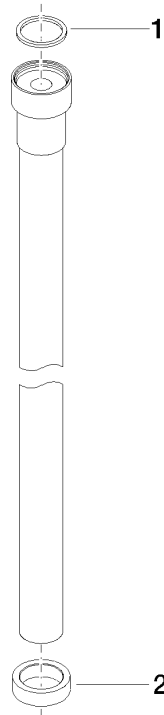

WATER TUBE Kneipp hose white 2000 mm - Dark Chrome

28 285 979

- hose nozzle with sleeve M33
- with holding ring

| | | |
|---|-------------------------------------|---------------|
|  | Dark Chrome | 28 285 979-19 |
|  | Chrome | 28 285 979-00 |
|  | Brushed Platinum | 28 285 979-06 |
|  | Platinum | 28 285 979-08 |
|  | Brushed Durabronze (23kt Gold) | 28 285 979-28 |
|  | Matte Black | 28 285 979-33 |
|  | Brushed Champagne (22kt Gold) | 28 285 979-46 |
|  | Champagne (22kt Gold) | 28 285 979-47 |
|  | Brushed Chrome | 28 285 979-93 |
|  | Brushed Dark Platinum | 28 285 979-99 |

WATER TUBE Kneipp hose white 2000 mm - Dark Chrome

28 285 979

mm [inches]

Flow rate chart

WATER TUBE Kneipp hose white 2000 mm - Dark Chrome

28 285 979

Parts for other finishes can be found here: [Chrome](#)

WATER TUBE Kneipp hose white 2000 mm - Dark Chrome

28 285 979

Spare parts list