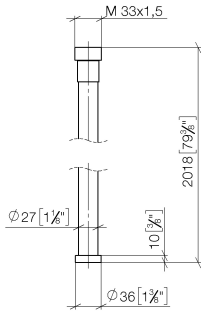

WATER TUBE Kneipp hose white 2000 mm - Dark Chrome

28 285 979

- hose nozzle with sleeve M33
- with holding ring

| | | |
|---|-------------------------------------|---------------|
|  | Dark Chrome | 28 285 979-19 |
|  | Chrome | 28 285 979-00 |
|  | Brushed Platinum | 28 285 979-06 |
|  | Platinum | 28 285 979-08 |
|  | Brushed Durabronze (23kt Gold) | 28 285 979-28 |
|  | Matte Black | 28 285 979-33 |
|  | Brushed Champagne (22kt Gold) | 28 285 979-46 |
|  | Champagne (22kt Gold) | 28 285 979-47 |
|  | Brushed Chrome | 28 285 979-93 |
|  | Brushed Dark Platinum | 28 285 979-99 |

WATER TUBE Kneipp hose white 2000 mm - Dark Chrome

28 285 979

mm [inches]

Flow rate chart

WATER TUBE Kneipp hose white 2000 mm - Dark Chrome

28 285 979

Parts for other finishes can be found here: [Chrome](#)

WATER TUBE Kneipp hose white 2000 mm - Dark Chrome

28 285 979

Spare parts list