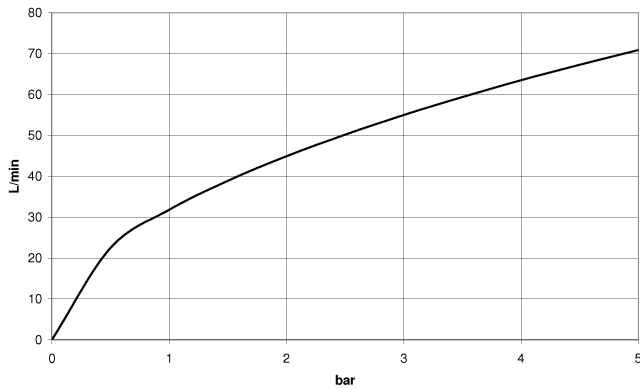

WATER TUBE Kneipp hose white 2000 mm - Brushed Durabronz (23kt Gold)

28 285 979

- hose nozzle with sleeve M33
- with holding ring

	Brushed Durabronz (23kt Gold)	28 285 979-28
	Chrome	28 285 979-00
	Brushed Platinum	28 285 979-06
	Platinum	28 285 979-08
	Dark Chrome	28 285 979-19
	Matte Black	28 285 979-33
	Brushed Champagne (22kt Gold)	28 285 979-46
	Champagne (22kt Gold)	28 285 979-47
	Brushed Chrome	28 285 979-93
	Brushed Dark Platinum	28 285 979-99

WATER TUBE Kneipp hose white 2000 mm - Brushed Durabronze (23kt Gold)

28 285 979

mm [inches]

Flow rate chart

WATER TUBE Kneipp hose white 2000 mm - Brushed Durabronz (23kt Gold)

28 285 979

Parts for other
finishes can be found
here: [Chrome](#)

WATER TUBE Kneipp hose white 2000 mm - Brushed Durabronz (23kt Gold)

28 285 979

Spare parts list

No.	Item Number	Name	Quantity used	Delivery time
	09 14 20 003 90	seal	2	2