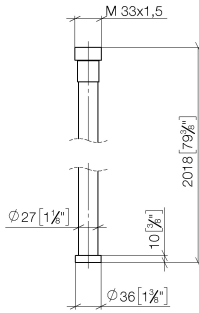

WATER TUBE Kneipp hose white 2000 mm - Brushed Durabronz (23kt Gold)

28 285 979

- hose nozzle with sleeve M33
- with holding ring

	Brushed Durabronz (23kt Gold)	28 285 979-28
	Chrome	28 285 979-00
	Brushed Platinum	28 285 979-06
	Platinum	28 285 979-08
	Dark Chrome	28 285 979-19
	Matte Black	28 285 979-33
	Brushed Champagne (22kt Gold)	28 285 979-46
	Champagne (22kt Gold)	28 285 979-47
	Brushed Chrome	28 285 979-93
	Brushed Dark Platinum	28 285 979-99

WATER TUBE Kneipp hose white 2000 mm - Brushed Durabronze (23kt Gold)

28 285 979

mm [inches]

Flow rate chart

WATER TUBE Kneipp hose white 2000 mm - Brushed Durabronz (23kt Gold)

28 285 979

Parts for other
finishes can be found
here: [Chrome](#)

WATER TUBE Kneipp hose white 2000 mm - Brushed Durabronz (23kt Gold)

28 285 979

Spare parts list

No.	Item Number	Name	Quantity used	Delivery time
	09 14 20 003 90	seal	2	2