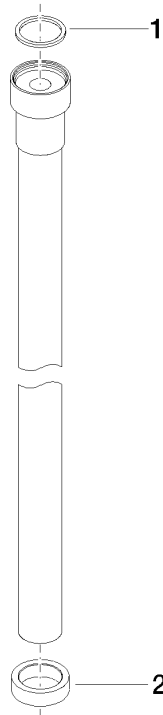

WATER TUBE Kneipp hose white 2000 mm - Brushed Durabronz (23kt Gold)

28 285 979

- hose nozzle with sleeve M33
- with holding ring

	Brushed Durabronz (23kt Gold)	28 285 979-28
	Chrome	28 285 979-00
	Brushed Platinum	28 285 979-06
	Platinum	28 285 979-08
	Dark Chrome	28 285 979-19
	Matte Black	28 285 979-33
	Brushed Champagne (22kt Gold)	28 285 979-46
	Champagne (22kt Gold)	28 285 979-47
	Brushed Chrome	28 285 979-93
	Brushed Dark Platinum	28 285 979-99

WATER TUBE Kneipp hose white 2000 mm - Brushed Durabronze (23kt Gold)

28 285 979

mm [inches]

Flow rate chart

WATER TUBE Kneipp hose white 2000 mm - Brushed Durabronz (23kt Gold)

28 285 979

Parts for other
finishes can be found
here: [Chrome](#)

WATER TUBE Kneipp hose white 2000 mm - Brushed Durabronz (23kt Gold)

28 285 979

Spare parts list

No.	Item Number	Name	Quantity used	Delivery time
	09 14 20 003 90	seal	2	2