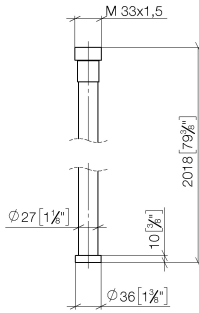

WATER TUBE Kneipp hose white 2000 mm - Matte Black

28 285 979

- hose nozzle with sleeve M33
- with holding ring

	Matte Black	28 285 979-33
	Chrome	28 285 979-00
	Brushed Platinum	28 285 979-06
	Platinum	28 285 979-08
	Dark Chrome	28 285 979-19
	Brushed Durabronze (23kt Gold)	28 285 979-28
	Brushed Champagne (22kt Gold)	28 285 979-46
	Champagne (22kt Gold)	28 285 979-47
	Brushed Chrome	28 285 979-93
	Brushed Dark Platinum	28 285 979-99

WATER TUBE Kneipp hose white 2000 mm - Matte Black

28 285 979

mm [inches]

Flow rate chart

WATER TUBE Kneipp hose white 2000 mm - Matte Black

28 285 979

Parts for other
finishes can be found
here: [Chrome](#)

WATER TUBE Kneipp hose white 2000 mm - Matte Black

28 285 979

Spare parts list