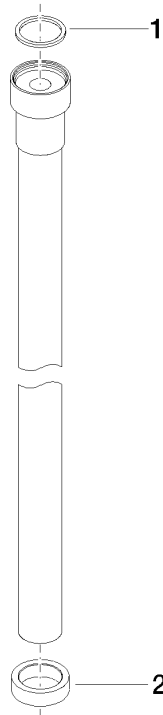

WATER TUBE Kneipp hose white 2000 mm - Matte Black

28 285 979

- hose nozzle with sleeve M33
- with holding ring

	Matte Black	28 285 979-33
	Chrome	28 285 979-00
	Brushed Platinum	28 285 979-06
	Platinum	28 285 979-08
	Dark Chrome	28 285 979-19
	Brushed Durabronze (23kt Gold)	28 285 979-28
	Brushed Champagne (22kt Gold)	28 285 979-46
	Champagne (22kt Gold)	28 285 979-47
	Brushed Chrome	28 285 979-93
	Brushed Dark Platinum	28 285 979-99

WATER TUBE Kneipp hose white 2000 mm - Matte Black

28 285 979

mm [inches]

Flow rate chart

WATER TUBE Kneipp hose white 2000 mm - Matte Black

28 285 979

Parts for other
finishes can be found
here: [Chrome](#)

WATER TUBE Kneipp hose white 2000 mm - Matte Black

28 285 979

Spare parts list