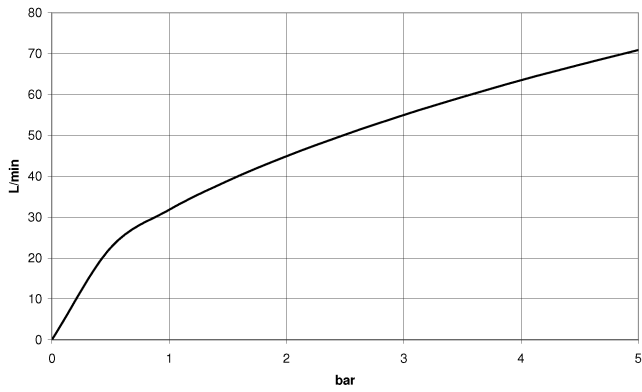

WATER TUBE Kneipp hose white 2000 mm - Matte Black

28 285 979

- hose nozzle with sleeve M33
- with holding ring

	Matte Black	28 285 979-33
	Chrome	28 285 979-00
	Brushed Platinum	28 285 979-06
	Platinum	28 285 979-08
	Dark Chrome	28 285 979-19
	Brushed Durabronze (23kt Gold)	28 285 979-28
	Brushed Champagne (22kt Gold)	28 285 979-46
	Champagne (22kt Gold)	28 285 979-47
	Brushed Chrome	28 285 979-93
	Brushed Dark Platinum	28 285 979-99

WATER TUBE Kneipp hose white 2000 mm - Matte Black

28 285 979

mm [inches]

Flow rate chart

WATER TUBE Kneipp hose white 2000 mm - Matte Black

28 285 979

Parts for other
finishes can be found
here: [Chrome](#)