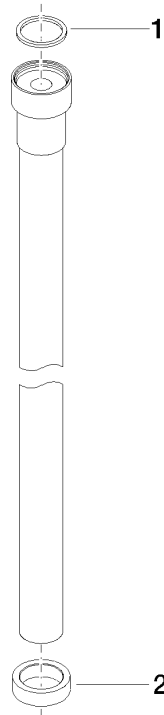

WATER TUBE Kneipp hose white 2000 mm - Brushed Champagne (22kt Gold)

28 285 979

- hose nozzle with sleeve M33
- with holding ring

	Brushed Champagne (22kt Gold)	28 285 979-46
	Chrome	28 285 979-00
	Brushed Platinum	28 285 979-06
	Platinum	28 285 979-08
	Dark Chrome	28 285 979-19
	Brushed Durabronze (23kt Gold)	28 285 979-28
	Matte Black	28 285 979-33
	Champagne (22kt Gold)	28 285 979-47
	Brushed Chrome	28 285 979-93
	Brushed Dark Platinum	28 285 979-99

WATER TUBE Kneipp hose white 2000 mm - Brushed Champagne (22kt Gold)

28 285 979

mm [inches]

Flow rate chart

WATER TUBE Kneipp hose white 2000 mm - Brushed Champagne (22kt Gold)

28 285 979

Parts for other finishes can be found here: [Chrome](#)

WATER TUBE Kneipp hose white 2000 mm - Brushed Champagne (22kt Gold)

28 285 979

Spare parts list