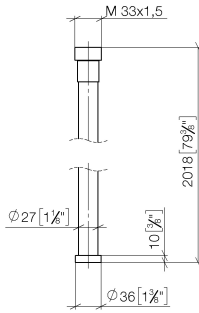

WATER TUBE Kneipp hose white 2000 mm - Champagne (22kt Gold)

28 285 979

- hose nozzle with sleeve M33
- with holding ring

	Champagne (22kt Gold)	28 285 979-47
	Chrome	28 285 979-00
	Brushed Platinum	28 285 979-06
	Platinum	28 285 979-08
	Dark Chrome	28 285 979-19
	Brushed Durabronze (23kt Gold)	28 285 979-28
	Matte Black	28 285 979-33
	Brushed Champagne (22kt Gold)	28 285 979-46
	Brushed Chrome	28 285 979-93
	Brushed Dark Platinum	28 285 979-99

WATER TUBE Kneipp hose white 2000 mm - Champagne (22kt Gold)

28 285 979

mm [inches]

Flow rate chart

WATER TUBE Kneipp hose white 2000 mm - Champagne (22kt Gold)

28 285 979

Parts for other finishes can be found here: [Chrome](#)

WATER TUBE Kneipp hose white 2000 mm - Champagne (22kt Gold)

28 285 979

Spare parts list