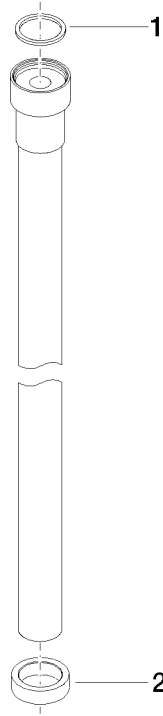

WATER TUBE Kneipp hose white 2000 mm - Champagne (22kt Gold)

28 285 979

- hose nozzle with sleeve M33
- with holding ring

	Champagne (22kt Gold)	28 285 979-47
	Chrome	28 285 979-00
	Brushed Platinum	28 285 979-06
	Platinum	28 285 979-08
	Dark Chrome	28 285 979-19
	Brushed Durabronze (23kt Gold)	28 285 979-28
	Matte Black	28 285 979-33
	Brushed Champagne (22kt Gold)	28 285 979-46
	Brushed Chrome	28 285 979-93
	Brushed Dark Platinum	28 285 979-99

WATER TUBE Kneipp hose white 2000 mm - Champagne (22kt Gold)

28 285 979

mm [inches]

Flow rate chart

WATER TUBE Kneipp hose white 2000 mm - Champagne (22kt Gold)

28 285 979

Parts for other finishes can be found here: [Chrome](#)

WATER TUBE Kneipp hose white 2000 mm - Champagne (22kt Gold)

28 285 979

Spare parts list