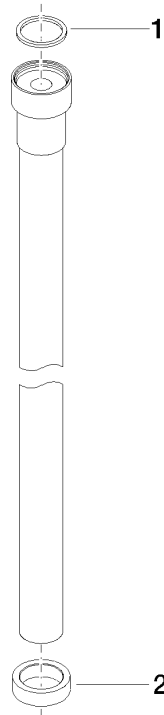

**WATER TUBE Kneipp hose white 2000 mm - Brushed Dark Platinum**

---

28 285 979

- hose nozzle with sleeve M33
- with holding ring

	Brushed Dark Platinum	28 285 979-99
	Chrome	28 285 979-00
	Brushed Platinum	28 285 979-06
	Platinum	28 285 979-08
	Dark Chrome	28 285 979-19
	Brushed Durabronze (23kt Gold)	28 285 979-28
	Matte Black	28 285 979-33
	Brushed Champagne (22kt Gold)	28 285 979-46
	Champagne (22kt Gold)	28 285 979-47
	Brushed Chrome	28 285 979-93

# WATER TUBE Kneipp hose white 2000 mm - Brushed Dark Platinum

28 285 979

mm [inches]

## Flow rate chart

## WATER TUBE Kneipp hose white 2000 mm - Brushed Dark Platinum

---

28 285 979

Parts for other  
finishes can be found  
here: [Chrome](#)