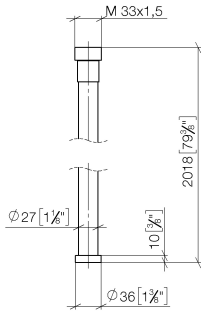

**WATER TUBE Kneipp hose white 2000 mm - Brushed Dark Platinum**

---

28 285 979

- hose nozzle with sleeve M33
- with holding ring

	Brushed Dark Platinum	28 285 979-99
	Chrome	28 285 979-00
	Brushed Platinum	28 285 979-06
	Platinum	28 285 979-08
	Dark Chrome	28 285 979-19
	Brushed Durabronze (23kt Gold)	28 285 979-28
	Matte Black	28 285 979-33
	Brushed Champagne (22kt Gold)	28 285 979-46
	Champagne (22kt Gold)	28 285 979-47
	Brushed Chrome	28 285 979-93

# WATER TUBE Kneipp hose white 2000 mm - Brushed Dark Platinum

28 285 979

mm [inches]

## WATER TUBE Kneipp hose white 2000 mm - Brushed Dark Platinum

---

28 285 979

Parts for other  
finishes can be found  
here: [Chrome](#)

### Spare parts list

No.	Item Number	Name	Quantity used	Delivery time
	09 14 20 003 90	seal	2	2