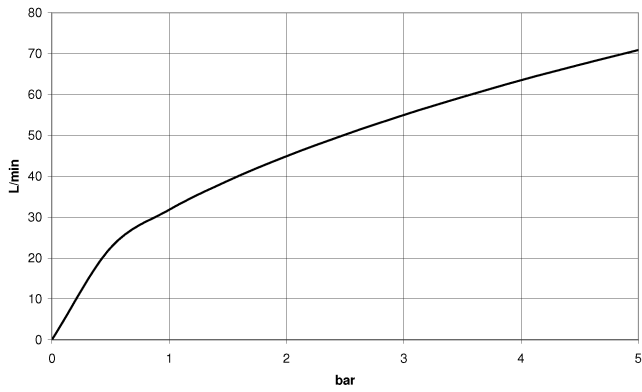

**WATER TUBE Kneipp hose white 2000 mm - Brushed Dark Platinum**

---

28 285 979

- hose nozzle with sleeve M33
- with holding ring

	Brushed Dark Platinum	28 285 979-99
	Chrome	28 285 979-00
	Brushed Platinum	28 285 979-06
	Platinum	28 285 979-08
	Dark Chrome	28 285 979-19
	Brushed Durabronze (23kt Gold)	28 285 979-28
	Matte Black	28 285 979-33
	Brushed Champagne (22kt Gold)	28 285 979-46
	Champagne (22kt Gold)	28 285 979-47
	Brushed Chrome	28 285 979-93

# WATER TUBE Kneipp hose white 2000 mm - Brushed Dark Platinum

28 285 979

mm [inches]

## Flow rate chart