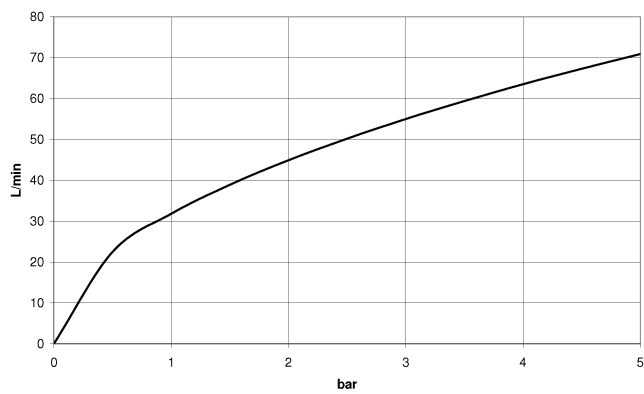

WATER TUBE Kneipp hose black 2000 mm - Brushed Platinum

28 286 979

- hose nozzle with sleeve M33
- with holding ring

	Brushed Platinum	28 286 979-06
	Chrome	28 286 979-00
	Platinum	28 286 979-08
	Dark Chrome	28 286 979-19
	Brushed Durabrass (23kt Gold)	28 286 979-28
	Matte Black	28 286 979-33
	Brushed Champagne (22kt Gold)	28 286 979-46
	Champagne (22kt Gold)	28 286 979-47
	Brushed Chrome	28 286 979-93
	Brushed Dark Platinum	28 286 979-99

WATER TUBE Kneipp hose black 2000 mm - Brushed Platinum

28 286 979

mm [inches]

Flow rate chart

WATER TUBE Kneipp hose black 2000 mm - Brushed Platinum

28 286 979

Parts for other finishes can be found here: [Chrome](#)