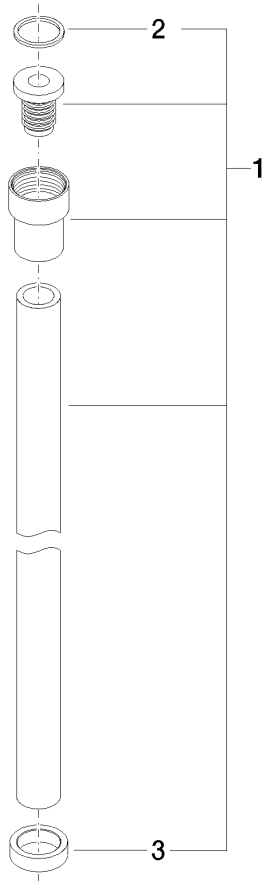

WATER TUBE Kneipp hose black 2000 mm - Brushed Platinum

28 286 979

- hose nozzle with sleeve M33
- with holding ring

	Brushed Platinum	28 286 979-06
	Chrome	28 286 979-00
	Platinum	28 286 979-08
	Dark Chrome	28 286 979-19
	Brushed Durabrass (23kt Gold)	28 286 979-28
	Matte Black	28 286 979-33
	Brushed Champagne (22kt Gold)	28 286 979-46
	Champagne (22kt Gold)	28 286 979-47
	Brushed Chrome	28 286 979-93
	Brushed Dark Platinum	28 286 979-99

WATER TUBE Kneipp hose black 2000 mm - Brushed Platinum

28 286 979

mm [inches]

Flow rate chart

WATER TUBE Kneipp hose black 2000 mm - Brushed Platinum

28 286 979

Parts for other finishes can be found here: [Chrome](#)

Spare parts list

No.	Item Number	Name	Quantity used	Delivery time
2	09 14 20 003 90	seal	1	2
3	09 28 10 116-13	ring	1	30