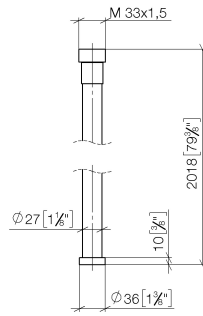

WATER TUBE Kneipp hose black 2000 mm - Brushed Platinum

28 286 979

- hose nozzle with sleeve M33
- with holding ring

	Brushed Platinum	28 286 979-06
	Chrome	28 286 979-00
	Platinum	28 286 979-08
	Dark Chrome	28 286 979-19
	Brushed Durabrass (23kt Gold)	28 286 979-28
	Matte Black	28 286 979-33
	Brushed Champagne (22kt Gold)	28 286 979-46
	Champagne (22kt Gold)	28 286 979-47
	Brushed Chrome	28 286 979-93
	Brushed Dark Platinum	28 286 979-99

WATER TUBE Kneipp hose black 2000 mm - Brushed Platinum

28 286 979

mm [inches]

Flow rate chart

WATER TUBE Kneipp hose black 2000 mm - Brushed Platinum

28 286 979

Parts for other finishes can be found here: [Chrome](#)

Spare parts list

No.	Item Number	Name	Quantity used	Delivery time
2	09 14 20 003 90	seal	1	2
3	09 28 10 116-13	ring	1	30