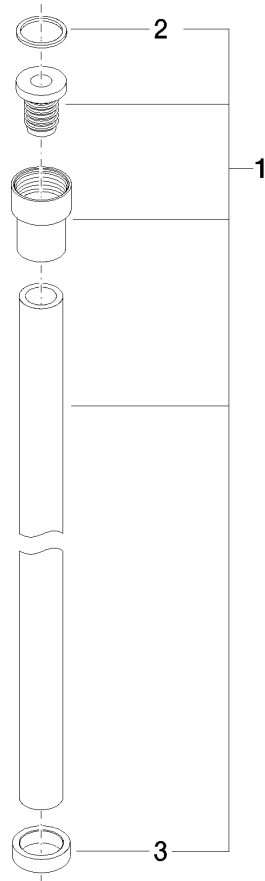

WATER TUBE Kneipp hose black 2000 mm - Platinum

28 286 979

Parts for other finishes can be found here: [Chrome](#)