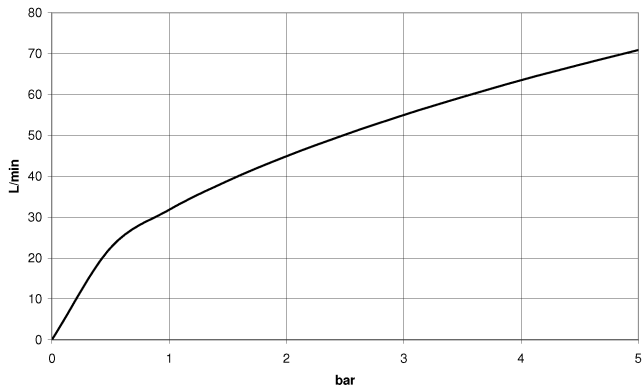

**WATER TUBE Kneipp hose black 2000 mm - Dark Chrome**

28 286 979

- hose nozzle with sleeve M33
- with holding ring

	Dark Chrome	28 286 979-19
	Chrome	28 286 979-00
	Brushed Platinum	28 286 979-06
	Platinum	28 286 979-08
	Brushed Durabronze (23kt Gold)	28 286 979-28
	Matte Black	28 286 979-33
	Brushed Champagne (22kt Gold)	28 286 979-46
	Champagne (22kt Gold)	28 286 979-47
	Brushed Chrome	28 286 979-93
	Brushed Dark Platinum	28 286 979-99

# WATER TUBE Kneipp hose black 2000 mm - Dark Chrome

28 286 979

mm [inches]

## Flow rate chart