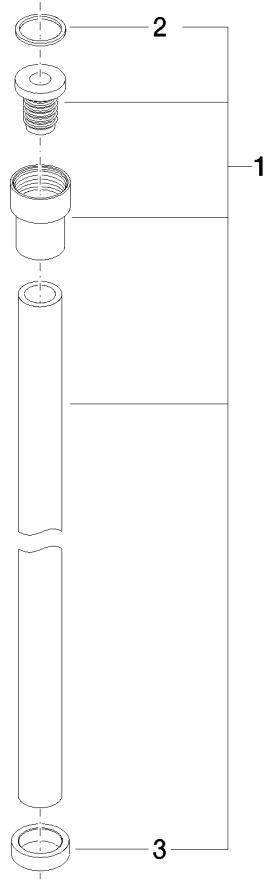

**WATER TUBE Kneipp hose black 2000 mm - Dark Chrome**

28 286 979

- hose nozzle with sleeve M33
- with holding ring

	Dark Chrome	28 286 979-19
	Chrome	28 286 979-00
	Brushed Platinum	28 286 979-06
	Platinum	28 286 979-08
	Brushed Durabronze (23kt Gold)	28 286 979-28
	Matte Black	28 286 979-33
	Brushed Champagne (22kt Gold)	28 286 979-46
	Champagne (22kt Gold)	28 286 979-47
	Brushed Chrome	28 286 979-93
	Brushed Dark Platinum	28 286 979-99

# WATER TUBE Kneipp hose black 2000 mm - Dark Chrome

28 286 979

mm [inches]

## Flow rate chart

# WATER TUBE Kneipp hose black 2000 mm - Dark Chrome

28 286 979

Parts for other finishes can be found here: [Chrome](#)