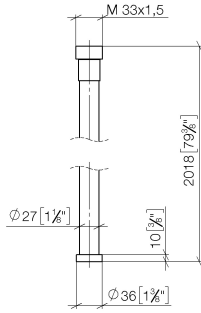

**WATER TUBE Kneipp hose black 2000 mm - Dark Chrome**

28 286 979

- hose nozzle with sleeve M33
- with holding ring

	Dark Chrome	28 286 979-19
	Chrome	28 286 979-00
	Brushed Platinum	28 286 979-06
	Platinum	28 286 979-08
	Brushed Durabronze (23kt Gold)	28 286 979-28
	Matte Black	28 286 979-33
	Brushed Champagne (22kt Gold)	28 286 979-46
	Champagne (22kt Gold)	28 286 979-47
	Brushed Chrome	28 286 979-93
	Brushed Dark Platinum	28 286 979-99

# WATER TUBE Kneipp hose black 2000 mm - Dark Chrome

28 286 979

mm [inches]

# WATER TUBE Kneipp hose black 2000 mm - Dark Chrome

28 286 979

Parts for other finishes can be found here: [Chrome](#)

## WATER TUBE Kneipp hose black 2000 mm - Dark Chrome

---

28 286 979