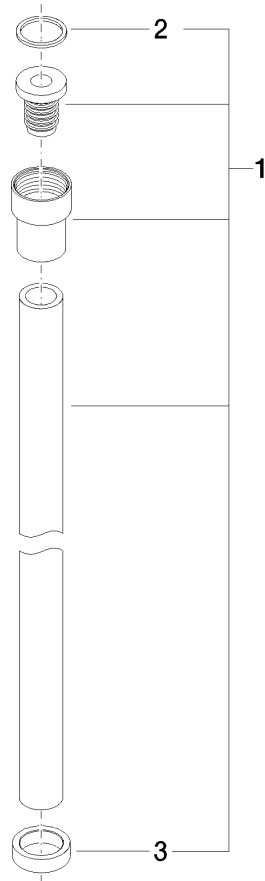

WATER TUBE Kneipp hose black 2000 mm - Brushed Durabronz (23kt Gold)

28 286 979

- hose nozzle with sleeve M33
- with holding ring

	Brushed Durabronz (23kt Gold)	28 286 979-28
	Chrome	28 286 979-00
	Brushed Platinum	28 286 979-06
	Platinum	28 286 979-08
	Dark Chrome	28 286 979-19
	Matte Black	28 286 979-33
	Brushed Champagne (22kt Gold)	28 286 979-46
	Champagne (22kt Gold)	28 286 979-47
	Brushed Chrome	28 286 979-93
	Brushed Dark Platinum	28 286 979-99

WATER TUBE Kneipp hose black 2000 mm - Brushed Durabronz (23kt Gold)

28 286 979

mm [inches]

Flow rate chart

WATER TUBE Kneipp hose black 2000 mm - Brushed Durabronze (23kt Gold)

28 286 979

Parts for other finishes can be found here: [Chrome](#)

WATER TUBE Kneipp hose black 2000 mm - Brushed Durabronze (23kt Gold)

28 286 979

Spare parts list

No.	Item Number	Name	Quantity used	Delivery time
	09 14 20 003 90	seal	2	2