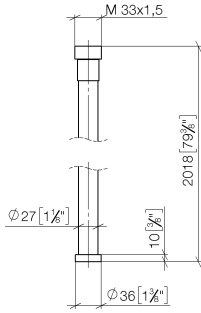

WATER TUBE Kneipp hose black 2000 mm - Brushed Durabronz (23kt Gold)

28 286 979

- hose nozzle with sleeve M33
- with holding ring

	Brushed Durabronz (23kt Gold)	28 286 979-28
	Chrome	28 286 979-00
	Brushed Platinum	28 286 979-06
	Platinum	28 286 979-08
	Dark Chrome	28 286 979-19
	Matte Black	28 286 979-33
	Brushed Champagne (22kt Gold)	28 286 979-46
	Champagne (22kt Gold)	28 286 979-47
	Brushed Chrome	28 286 979-93
	Brushed Dark Platinum	28 286 979-99

WATER TUBE Kneipp hose black 2000 mm - Brushed Durabronz (23kt Gold)

28 286 979

mm [inches]

Flow rate chart

WATER TUBE Kneipp hose black 2000 mm - Brushed Durabronze (23kt Gold)

28 286 979

Parts for other finishes can be found here: [Chrome](#)

WATER TUBE Kneipp hose black 2000 mm - Brushed Durabronze (23kt Gold)

28 286 979

Spare parts list

No.	Item Number	Name	Quantity used	Delivery time
	09 14 20 003 90	seal	2	2