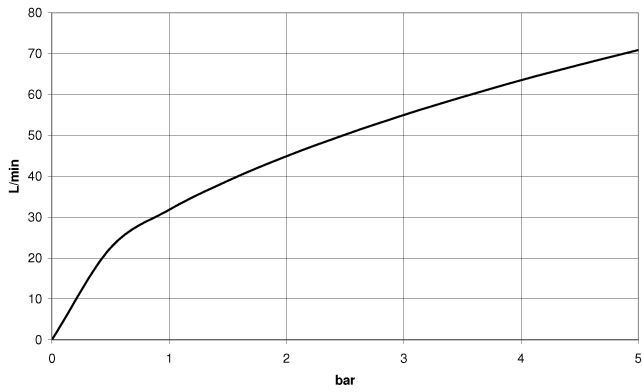

WATER TUBE Kneipp hose black 2000 mm - Brushed Durabronz (23kt Gold)

28 286 979

- hose nozzle with sleeve M33
- with holding ring

	Brushed Durabronz (23kt Gold)	28 286 979-28
	Chrome	28 286 979-00
	Brushed Platinum	28 286 979-06
	Platinum	28 286 979-08
	Dark Chrome	28 286 979-19
	Matte Black	28 286 979-33
	Brushed Champagne (22kt Gold)	28 286 979-46
	Champagne (22kt Gold)	28 286 979-47
	Brushed Chrome	28 286 979-93
	Brushed Dark Platinum	28 286 979-99

WATER TUBE Kneipp hose black 2000 mm - Brushed Durabronz (23kt Gold)

28 286 979

mm [inches]

Flow rate chart

WATER TUBE Kneipp hose black 2000 mm - Brushed Durabronze (23kt Gold)

28 286 979

Parts for other finishes can be found here: [Chrome](#)

WATER TUBE Kneipp hose black 2000 mm - Brushed Durabronze (23kt Gold)

28 286 979

Spare parts list

No.	Item Number	Name	Quantity used	Delivery time
	09 14 20 003 90	seal	2	2