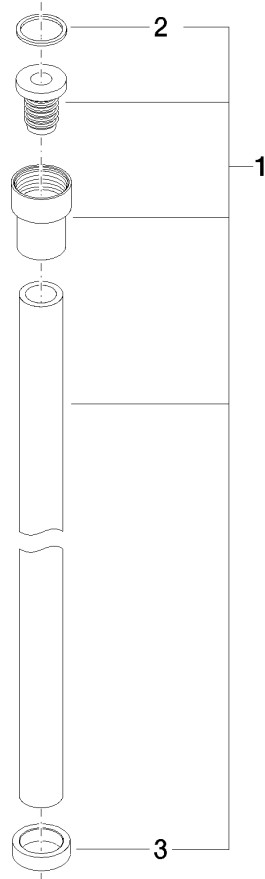

WATER TUBE Kneipp hose black 2000 mm - Brushed Champagne (22kt Gold)

28 286 979

- hose nozzle with sleeve M33
- with holding ring

	Brushed Champagne (22kt Gold)	28 286 979-46
	Chrome	28 286 979-00
	Brushed Platinum	28 286 979-06
	Platinum	28 286 979-08
	Dark Chrome	28 286 979-19
	Brushed Durabronze (23kt Gold)	28 286 979-28
	Matte Black	28 286 979-33
	Champagne (22kt Gold)	28 286 979-47
	Brushed Chrome	28 286 979-93
	Brushed Dark Platinum	28 286 979-99

WATER TUBE Kneipp hose black 2000 mm - Brushed Champagne (22kt Gold)

28 286 979

mm [inches]

Flow rate chart

WATER TUBE Kneipp hose black 2000 mm - Brushed Champagne (22kt Gold)

28 286 979

Parts for other finishes can be found here: [Chrome](#)

WATER TUBE Kneipp hose black 2000 mm - Brushed Champagne (22kt Gold)

28 286 979

Spare parts list