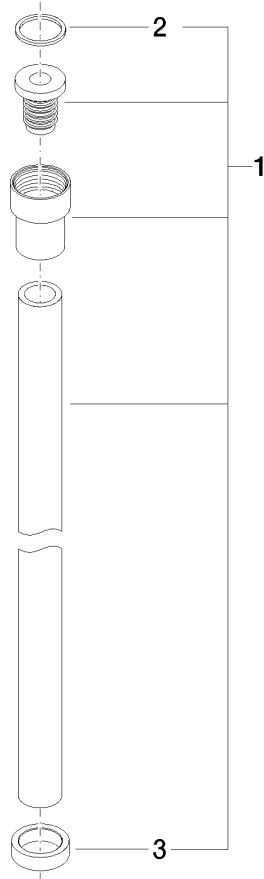

WATER TUBE Kneipp hose black 2000 mm - Champagne (22kt Gold)

28 286 979

- hose nozzle with sleeve M33
- with holding ring

	Champagne (22kt Gold)	28 286 979-47
	Chrome	28 286 979-00
	Brushed Platinum	28 286 979-06
	Platinum	28 286 979-08
	Dark Chrome	28 286 979-19
	Brushed Durabronze (23kt Gold)	28 286 979-28
	Matte Black	28 286 979-33
	Brushed Champagne (22kt Gold)	28 286 979-46
	Brushed Chrome	28 286 979-93
	Brushed Dark Platinum	28 286 979-99

# WATER TUBE Kneipp hose black 2000 mm - Champagne (22kt Gold)

28 286 979

mm [inches]

## Flow rate chart

# WATER TUBE Kneipp hose black 2000 mm - Champagne (22kt Gold)

28 286 979

Parts for other finishes can be found here: [Chrome](#)