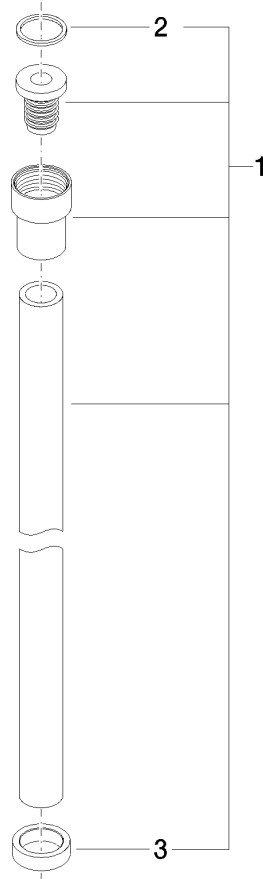

WATER TUBE Kneipp hose black 2000 mm - Brushed Dark Platinum

28 286 979

- hose nozzle with sleeve M33
- with holding ring

	Brushed Dark Platinum	28 286 979-99
	Chrome	28 286 979-00
	Brushed Platinum	28 286 979-06
	Platinum	28 286 979-08
	Dark Chrome	28 286 979-19
	Brushed Durabronze (23kt Gold)	28 286 979-28
	Matte Black	28 286 979-33
	Brushed Champagne (22kt Gold)	28 286 979-46
	Champagne (22kt Gold)	28 286 979-47
	Brushed Chrome	28 286 979-93

WATER TUBE Kneipp hose black 2000 mm - Brushed Dark Platinum

28 286 979

mm [inches]

Flow rate chart

WATER TUBE Kneipp hose black 2000 mm - Brushed Dark Platinum

28 286 979

Parts for other finishes can be found here: [Chrome](#)

WATER TUBE Kneipp hose black 2000 mm - Brushed Dark Platinum

28 286 979

Spare parts list

No.	Item Number	Name	Quantity used	Delivery time
	09 14 20 003 90	seal	2	2