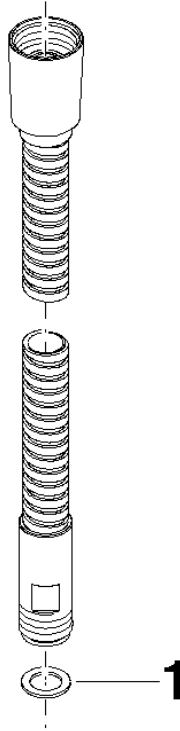

## Metal shower hose 1/2" x 3/8" x 1750 mm - Brushed Platinum

28 322 970 Product version from 4/1/2024

- WRAS

	Brushed Platinum	28 322 970-06
	Chrome	28 322 970-00
	Platinum	28 322 970-08
	Durabress (23kt Gold)	28 322 970-09
	Dark Brass matt	28 322 970-16
	Dark Chrome	28 322 970-19
	Light Gold	28 322 970-26
	Brushed Light Gold	28 322 970-27
	Brushed Durabress (23kt Gold)	28 322 970-28
	Matte Black	28 322 970-33
	Brushed Bronze	28 322 970-42
	Brushed Champagne (22kt Gold)	28 322 970-46
	Champagne (22kt Gold)	28 322 970-47
	Brushed Chrome	28 322 970-93
	Brushed Dark Platinum	28 322 970-99

## Metal shower hose 1/2" x 3/8" x 1750 mm - Brushed Platinum

---

28 322 970 Product version from 4/1/2024

## Metal shower hose 1/2" x 3/8" x 1750 mm - Brushed Platinum

28 322 970 Product version from 4/1/2024

Parts for other finishes can be found here: [Chrome](#)

### Spare parts list

No.	Item Number	Name	Quantity used	Delivery time
1	90 14 20 026 00 90	seal	1	2