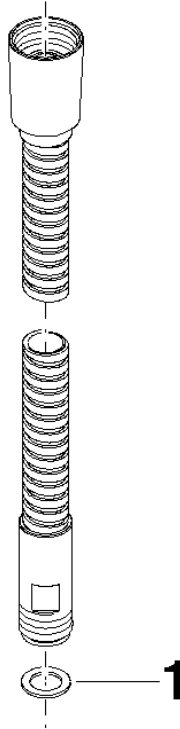

Metal shower hose 1/2" x 3/8" x 1750 mm - Platinum

28 322 970 Product version from 4/1/2024

- WRAS

	Platinum	28 322 970-08
	Chrome	28 322 970-00
	Brushed Platinum	28 322 970-06
	Durabass (23kt Gold)	28 322 970-09
	Dark Brass matt	28 322 970-16
	Dark Chrome	28 322 970-19
	Light Gold	28 322 970-26
	Brushed Light Gold	28 322 970-27
	Brushed Durabass (23kt Gold)	28 322 970-28
	Matte Black	28 322 970-33
	Brushed Bronze	28 322 970-42
	Brushed Champagne (22kt Gold)	28 322 970-46
	Champagne (22kt Gold)	28 322 970-47
	Brushed Chrome	28 322 970-93
	Brushed Dark Platinum	28 322 970-99

Metal shower hose 1/2" x 3/8" x 1750 mm - Platinum

28 322 970 Product version from 4/1/2024

Codes & Standards

Scottish Water Byelaws	UK Water Supply Regulations	XP P 41-280
---------------------------	--------------------------------	-------------

Certificates

WRAS_2009	ACS_20 ACC LY
-----------	---------------

Metal shower hose 1/2" x 3/8" x 1750 mm - Platinum

28 322 970 Product version from 4/1/2024

Parts for other finishes can be found here: [Chrome](#)

Spare parts list

No.	Item Number	Name	Quantity used	Delivery time
1	90 14 20 026 00 90	seal	1	2