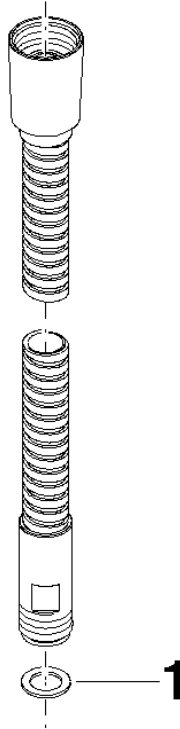

**Metal shower hose 1/2" x 3/8" x 1750 mm - Light Gold**

28 322 970 Product version from 4/1/2024

- WRAS

|   |                               |               |
|---|-------------------------------|---------------|
|    | Light Gold                    | 28 322 970-26 |
|    | Chrome                        | 28 322 970-00 |
|    | Brushed Platinum              | 28 322 970-06 |
|    | Platinum                      | 28 322 970-08 |
|    | Durabrand (23kt Gold)         | 28 322 970-09 |
|    | Dark Brass matt               | 28 322 970-16 |
|    | Dark Chrome                   | 28 322 970-19 |
|    | Brushed Light Gold            | 28 322 970-27 |
|    | Brushed Durabrand (23kt Gold) | 28 322 970-28 |
|   | Matte Black                   | 28 322 970-33 |
|  | Brushed Bronze                | 28 322 970-42 |
|  | Brushed Champagne (22kt Gold) | 28 322 970-46 |
|  | Champagne (22kt Gold)         | 28 322 970-47 |
|  | Brushed Chrome                | 28 322 970-93 |
|  | Brushed Dark Platinum         | 28 322 970-99 |

## Metal shower hose 1/2" x 3/8" x 1750 mm - Light Gold

---

28 322 970 Product version from 4/1/2024

**Metal shower hose 1/2" x 3/8" x 1750 mm - Light Gold**

28 322 970 Product version from 4/1/2024

Parts for other finishes can be found here: [Chrome](#)

**Spare parts list**

| No. | Item Number        | Name | Quantity used | Delivery time |
|-----|--------------------|------|---------------|---------------|
| 1   | 90 14 20 026 00 90 | seal | 1             | 2             |