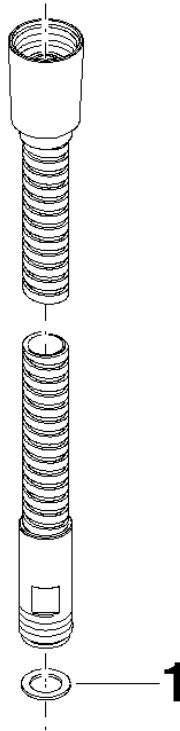

Metal shower hose 1/2" x 3/8" x 1750 mm - Brushed Durabronze (23kt Gold)

28 322 970 Product version from 4/1/2024

- WRAS

	Brushed Durabronze (23kt Gold)	28 322 970-28
	Chrome	28 322 970-00
	Brushed Platinum	28 322 970-06
	Platinum	28 322 970-08
	Durabronze (23kt Gold)	28 322 970-09
	Dark Brass matt	28 322 970-16
	Dark Chrome	28 322 970-19
	Light Gold	28 322 970-26
	Brushed Light Gold	28 322 970-27
	Matte Black	28 322 970-33
	Brushed Bronze	28 322 970-42
	Brushed Champagne (22kt Gold)	28 322 970-46
	Champagne (22kt Gold)	28 322 970-47
	Brushed Chrome	28 322 970-93
	Brushed Dark Platinum	28 322 970-99

## Metal shower hose 1/2" x 3/8" x 1750 mm - Brushed Durabronze (23kt Gold)

---

28 322 970 Product version from 4/1/2024

### Certificates

---

WRAS_2009	ACS_20 ACC LY
-----------	---------------

**Metal shower hose 1/2" x 3/8" x 1750 mm - Brushed Durabronz (23kt Gold)**

28 322 970 Product version from 4/1/2024

Parts for other finishes can be found here: [Chrome](#)

**Spare parts list**

No.	Item Number	Name	Quantity used	Delivery time
1	90 14 20 026 00 90	seal	1	2