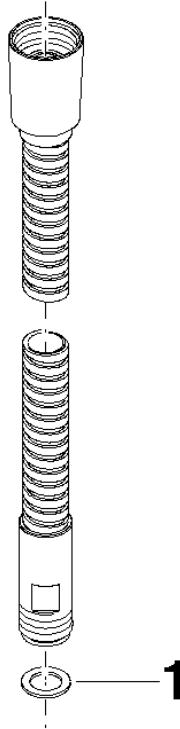

Metal shower hose 1/2" x 3/8" x 1750 mm - Matte Black

28 322 970 Product version from 4/1/2024

• WRAS

	Matte Black	28 322 970-33
	Chrome	28 322 970-00
	Brushed Platinum	28 322 970-06
	Platinum	28 322 970-08
	Durabrand (23kt Gold)	28 322 970-09
	Dark Brass matt	28 322 970-16
	Dark Chrome	28 322 970-19
	Light Gold	28 322 970-26
	Brushed Light Gold	28 322 970-27
	Brushed Durabrand (23kt Gold)	28 322 970-28
	Brushed Bronze	28 322 970-42
	Brushed Champagne (22kt Gold)	28 322 970-46
	Champagne (22kt Gold)	28 322 970-47
	Brushed Chrome	28 322 970-93
	Brushed Dark Platinum	28 322 970-99

Metal shower hose 1/2" x 3/8" x 1750 mm - Matte Black

28 322 970 Product version from 4/1/2024

Codes & Standards

Scottish Water Byelaws	UK Water Supply Regulations	XP P 41-280
---------------------------	--------------------------------	-------------

Certificates

WRAS_2009	ACS_20 ACC LY
-----------	---------------

Metal shower hose 1/2" x 3/8" x 1750 mm - Matte Black

28 322 970 Product version from 4/1/2024

Parts for other finishes can be found here: [Chrome](#)

Spare parts list

No.	Item Number	Name	Quantity used	Delivery time
1	90 14 20 026 00 90	seal	1	2