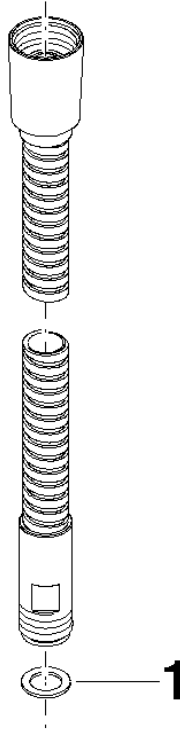

Metal shower hose 1/2" x 3/8" x 1750 mm - Brushed Bronze

28 322 970 Product version from 4/1/2024

- WRAS

	Brushed Bronze	28 322 970-42
	Chrome	28 322 970-00
	Brushed Platinum	28 322 970-06
	Platinum	28 322 970-08
	Durabronze (23kt Gold)	28 322 970-09
	Dark Brass matt	28 322 970-16
	Dark Chrome	28 322 970-19
	Light Gold	28 322 970-26
	Brushed Light Gold	28 322 970-27
	Brushed Durabronze (23kt Gold)	28 322 970-28
	Matte Black	28 322 970-33
	Brushed Champagne (22kt Gold)	28 322 970-46
	Champagne (22kt Gold)	28 322 970-47
	Brushed Chrome	28 322 970-93
	Brushed Dark Platinum	28 322 970-99

Metal shower hose 1/2" x 3/8" x 1750 mm - Brushed Bronze

28 322 970 Product version from 4/1/2024

Metal shower hose 1/2" x 3/8" x 1750 mm - Brushed Bronze

28 322 970 Product version from 4/1/2024

Parts for other finishes can be found here: [Chrome](#)

Spare parts list

No.	Item Number	Name	Quantity used	Delivery time
1	90 14 20 026 00 90	seal	1	2