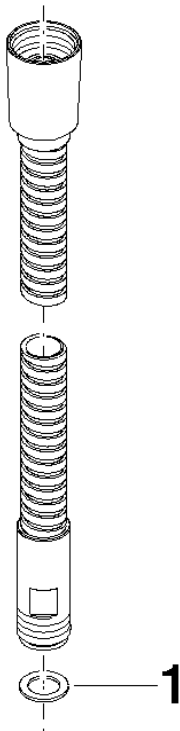

Metal shower hose 1/2" x 3/8" x 1750 mm - Brushed Dark Platinum

28 322 970 Product version from 4/1/2024

- WRAS

	Brushed Dark Platinum	28 322 970-99
	Chrome	28 322 970-00
	Brushed Platinum	28 322 970-06
	Platinum	28 322 970-08
	Durabass (23kt Gold)	28 322 970-09
	Dark Brass matt	28 322 970-16
	Dark Chrome	28 322 970-19
	Light Gold	28 322 970-26
	Brushed Light Gold	28 322 970-27
	Brushed Durabass (23kt Gold)	28 322 970-28
	Matte Black	28 322 970-33
	Brushed Bronze	28 322 970-42
	Brushed Champagne (22kt Gold)	28 322 970-46
	Champagne (22kt Gold)	28 322 970-47
	Brushed Chrome	28 322 970-93

Metal shower hose 1/2" x 3/8" x 1750 mm - Brushed Dark Platinum

28 322 970 Product version from 4/1/2024

Codes & Standards

Scottish Water Byelaws	UK Water Supply Regulations	XP P 41-280
---------------------------	--------------------------------	-------------

Certificates

WRAS_2009	ACS_20 ACC LY
-----------	---------------

Metal shower hose 1/2" x 3/8" x 1750 mm - Brushed Dark Platinum

28 322 970 Product version from 4/1/2024

Parts for other finishes can be found here: [Chrome](#)

Spare parts list

No.	Item Number	Name	Quantity used	Delivery time
1	90 14 20 026 00 90	seal	1	2