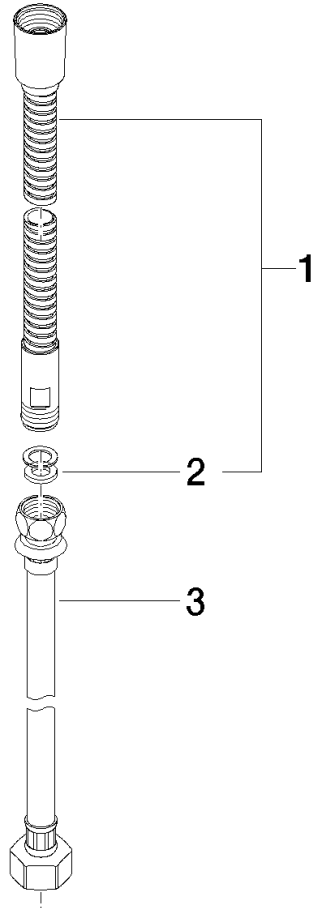

Metal shower hose in two parts 1/2" x 3/8" x 2250 mm - Chrome

IMO

28 323 970

Fits: IMO, LULU, MADISON, MEM, TARA,
CL.1, LISSÉ, VAIA, META, CYO

	Chrome	28 323 970-00
	Brushed Platinum	28 323 970-06
	Platinum	28 323 970-08
	Durabross (23kt Gold)	28 323 970-09
	Dark Chrome	28 323 970-19
	Light Gold	28 323 970-26
	Brushed Light Gold	28 323 970-27
	Brushed Durabross (23kt Gold)	28 323 970-28
	Matte Black	28 323 970-33
	Brushed Bronze	28 323 970-42
	Brushed Champagne (22kt Gold)	28 323 970-46
	Champagne (22kt Gold)	28 323 970-47
	Brushed Chrome	28 323 970-93
	Brushed Dark Platinum	28 323 970-99

Metal shower hose in two parts 1/2" x 3/8" x 2250 mm - Chrome

IMO

28 323 970

Metal shower hose in two parts 1/2" x 3/8" x 2250 mm - Chrome

IMO

28 323 970

28 323 970

Parts for other finishes can be found here: Brushed Platinum

Spare parts list

No.	Item Number	Name	Quantity used	Delivery time
1	28 322 970-00	Metal shower hose 1/2" x 3/8" x 1750 mm - Chrome	1	2
2	90 14 20 026 00 90	seal	1	2
3	12 505 970 90	High pressure hose 1/2" x 3/8" x 500 mm -	1	2