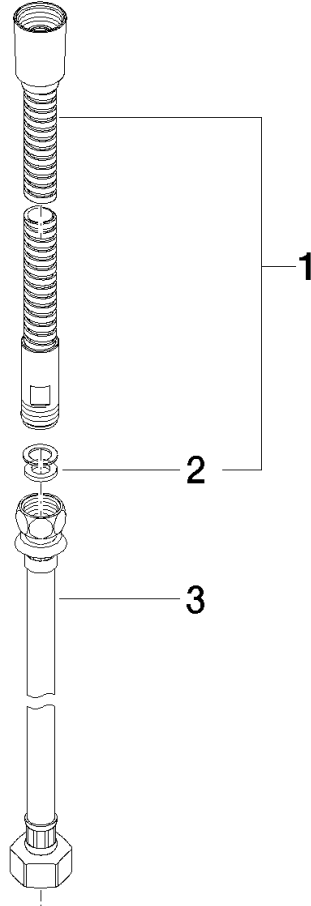

Metal shower hose in two parts 1/2" x 3/8" x 2250 mm - Brushed Platinum

IMO

28 323 970

Fits: IMO, LULU, MADISON, MEM, TARA,
CL.1, LISSÉ, VAIA, META, CYO

	Brushed Platinum	28 323 970-06
	Chrome	28 323 970-00
	Platinum	28 323 970-08
	Durabress (23kt Gold)	28 323 970-09
	Dark Chrome	28 323 970-19
	Light Gold	28 323 970-26
	Brushed Light Gold	28 323 970-27
	Brushed Durabress (23kt Gold)	28 323 970-28
	Matte Black	28 323 970-33
	Brushed Bronze	28 323 970-42
	Brushed Champagne (22kt Gold)	28 323 970-46
	Champagne (22kt Gold)	28 323 970-47
	Brushed Chrome	28 323 970-93
	Brushed Dark Platinum	28 323 970-99

Metal shower hose in two parts 1/2" x 3/8" x 2250 mm - Brushed Platinum

IMO

28 323 970

Metal shower hose in two parts 1/2" x 3/8" x 2250 mm - Brushed Platinum

IMO

28 323 970

28 323 970

Parts for other finishes can be found here: [Chrome](#)

Spare parts list

No.	Item Number	Name	Quantity used	Delivery time
1	28 322 970-06	Metal shower hose 1/2" x 3/8" x 1750 mm - Brushed Platinum	1	2
2	90 14 20 026 00 90	seal	1	2
3	12 505 970 90	High pressure hose 1/2" x 3/8" x 500 mm -	1	2