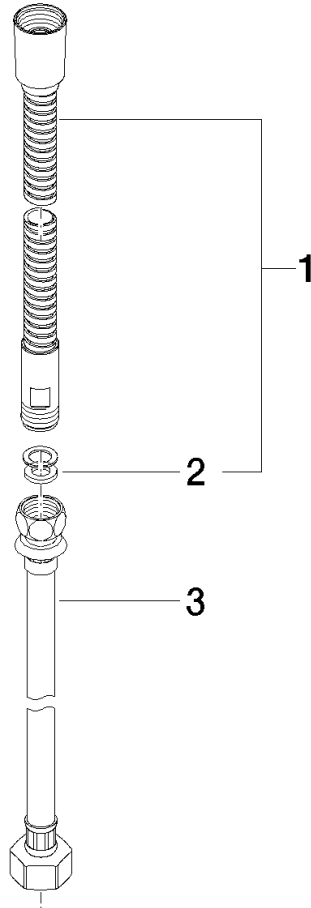

Metal shower hose in two parts 1/2" x 3/8" x 2250 mm - Platinum

IMO

28 323 970

Fits: IMO, LULU, MADISON, MEM, TARA,
CL.1, LISSÉ, VAIA, META, CYO

	Platinum	28 323 970-08
	Chrome	28 323 970-00
	Brushed Platinum	28 323 970-06
	Durabress (23kt Gold)	28 323 970-09
	Dark Chrome	28 323 970-19
	Light Gold	28 323 970-26
	Brushed Light Gold	28 323 970-27
	Brushed Durabress (23kt Gold)	28 323 970-28
	Matte Black	28 323 970-33
	Brushed Bronze	28 323 970-42
	Brushed Champagne (22kt Gold)	28 323 970-46
	Champagne (22kt Gold)	28 323 970-47
	Brushed Chrome	28 323 970-93
	Brushed Dark Platinum	28 323 970-99

Metal shower hose in two parts 1/2" x 3/8" x 2250 mm - Platinum

IMO

28 323 970

Metal shower hose in two parts 1/2" x 3/8" x 2250 mm - Platinum

IMO

28 323 970

28 323 970

Parts for other finishes can be found here: [Chrome](#)

Spare parts list

No.	Item Number	Name	Quantity used	Delivery time
1	28 322 970-08	Metal shower hose 1/2" x 3/8" x 1750 mm - Platinum	1	40
2	90 14 20 026 00 90	seal	1	2
3	12 505 970 90	High pressure hose 1/2" x 3/8" x 500 mm -	1	2