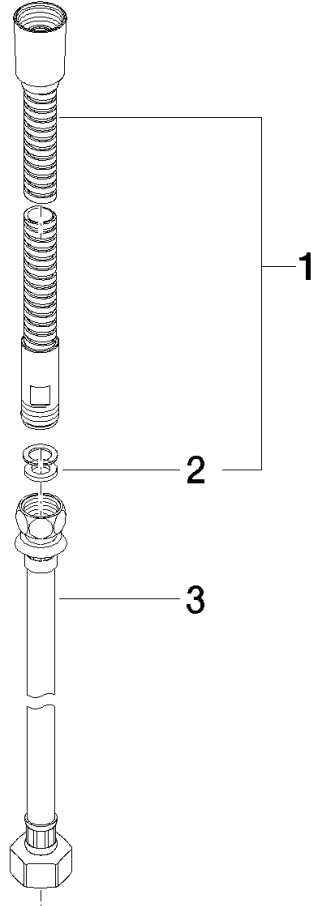

Metal shower hose in two parts 1/2" x 3/8" x 2250 mm - Durabronze (23kt Gold)

IMO

28 323 970

Fits: IMO, LULU, MADISON, MEM, TARA, CL.1, LISSÉ, VAIA, META, CYO

	Durabronze (23kt Gold)	28 323 970-09
	Chrome	28 323 970-00
	Brushed Platinum	28 323 970-06
	Platinum	28 323 970-08
	Dark Chrome	28 323 970-19
	Light Gold	28 323 970-26
	Brushed Light Gold	28 323 970-27
	Brushed Durabronze (23kt Gold)	28 323 970-28
	Matte Black	28 323 970-33
	Brushed Bronze	28 323 970-42
	Brushed Champagne (22kt Gold)	28 323 970-46
	Champagne (22kt Gold)	28 323 970-47
	Brushed Chrome	28 323 970-93
	Brushed Dark Platinum	28 323 970-99

Metal shower hose in two parts 1/2" x 3/8" x 2250 mm - Durabronze (23kt Gold)

IMO

28 323 970

Metal shower hose in two parts 1/2" x 3/8" x 2250 mm - Durabronze (23kt Gold)

IMO

28 323 970

28 323 970

Parts for other finishes can be found here: [Chrome](#)

Spare parts list

No.	Item Number	Name	Quantity used	Delivery time
1	28 322 970-09	Metal shower hose 1/2" x 3/8" x 1750 mm - Durabronz (23kt Gold)	1	40
2	90 14 20 026 00 90	seal	1	2
3	12 505 970 90	High pressure hose 1/2" x 3/8" x 500 mm -	1	2