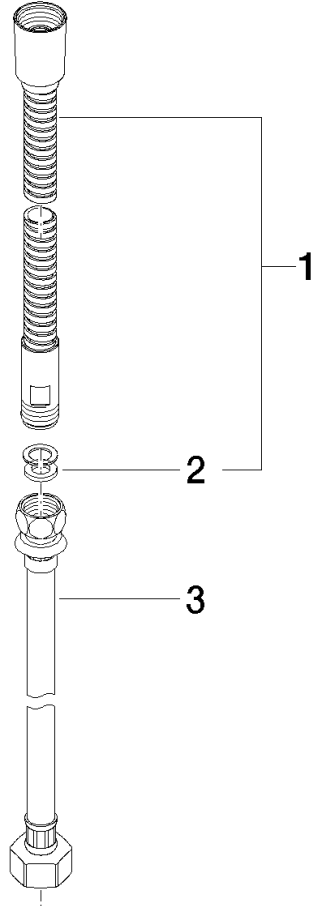

**Metal shower hose in two parts 1/2" x 3/8" x 2250 mm - Light Gold**

IMO

28 323 970

Fits: IMO, LULU, MADISON, MEM, TARA,  
CL.1, LISSÉ, VAIA, META, CYO

	Light Gold	28 323 970-26
	Chrome	28 323 970-00
	Brushed Platinum	28 323 970-06
	Platinum	28 323 970-08
	Durabrand (23kt Gold)	28 323 970-09
	Dark Chrome	28 323 970-19
	Brushed Light Gold	28 323 970-27
	Brushed Durabrand (23kt Gold)	28 323 970-28
	Matte Black	28 323 970-33
	Brushed Bronze	28 323 970-42
	Brushed Champagne (22kt Gold)	28 323 970-46
	Champagne (22kt Gold)	28 323 970-47
	Brushed Chrome	28 323 970-93
	Brushed Dark Platinum	28 323 970-99

Metal shower hose in two parts 1/2" x 3/8" x 2250 mm - Light Gold

---

IMO

28 323 970

Metal shower hose in two parts 1/2" x 3/8" x 2250 mm - Light Gold

---

IMO

28 323 970

28 323 970

Parts for other finishes can be found here: [Chrome](#)

Spare parts list

No.	Item Number	Name	Quantity used	Delivery time
1	28 322 970-26	Metal shower hose 1/2" x 3/8" x 1750 mm - Light Gold	1	30
2	90 14 20 026 00 90	seal	1	2
3	12 505 970 90	High pressure hose 1/2" x 3/8" x 500 mm -	1	2