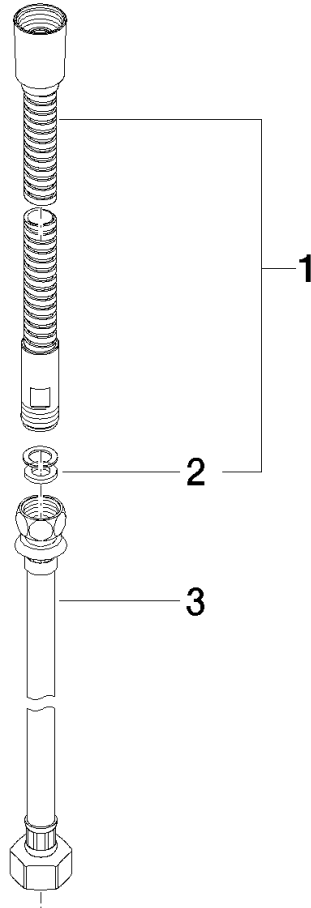

# Metal shower hose in two parts 1/2" x 3/8" x 2250 mm - Brushed Durabross (23kt Gold)

IMO

28 323 970

Fits: IMO, LULU, MADISON, MEM, TARA, CL.1, LISSÉ, VAIA, META, CYO

	Brushed Durabross (23kt Gold)	28 323 970-28
	Chrome	28 323 970-00
	Brushed Platinum	28 323 970-06
	Platinum	28 323 970-08
	Durabross (23kt Gold)	28 323 970-09
	Dark Chrome	28 323 970-19
	Light Gold	28 323 970-26
	Brushed Light Gold	28 323 970-27
	Matte Black	28 323 970-33
	Brushed Bronze	28 323 970-42
	Brushed Champagne (22kt Gold)	28 323 970-46
	Champagne (22kt Gold)	28 323 970-47
	Brushed Chrome	28 323 970-93
	Brushed Dark Platinum	28 323 970-99

Metal shower hose in two parts 1/2" x 3/8" x 2250 mm - Brushed Durabrass  
(23kt Gold)

---

IMO

28 323 970

Metal shower hose in two parts 1/2" x 3/8" x 2250 mm - Brushed Durabronze  
(23kt Gold)

---

IMO

28 323 970

**Metal shower hose in two parts 1/2" x 3/8" x 2250 mm - Brushed Durabronz  
(23kt Gold)**

28 323 970  
Parts for other  
finishes can be found  
here: Chrome

**Spare parts list**

No.	Item Number	Name	Quantity used	Delivery time
1	28 322 970-28	Metal shower hose 1/2" x 3/8" x 1750 mm - Brushed Durabronz (23kt Gold)	1	20
2	90 14 20 026 00 90	seal	1	2
3	12 505 970 90	High pressure hose 1/2" x 3/8" x 500 mm -	1	2