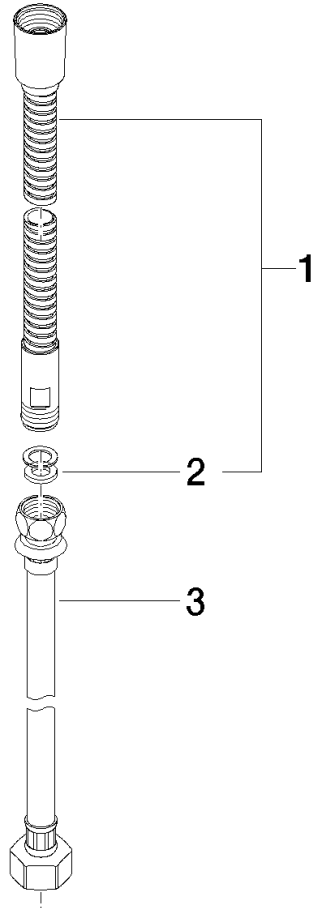

# Metal shower hose in two parts 1/2" x 3/8" x 2250 mm - Matte Black

IMO

28 323 970

Fits: IMO, LULU, MADISON, MEM, TARA, CL.1, LISSÉ, VAIA, META, CYO

	Matte Black	28 323 970-33
	Chrome	28 323 970-00
	Brushed Platinum	28 323 970-06
	Platinum	28 323 970-08
	Durabronze (23kt Gold)	28 323 970-09
	Dark Chrome	28 323 970-19
	Light Gold	28 323 970-26
	Brushed Light Gold	28 323 970-27
	Brushed Durabronze (23kt Gold)	28 323 970-28
	Brushed Bronze	28 323 970-42
	Brushed Champagne (22kt Gold)	28 323 970-46
	Champagne (22kt Gold)	28 323 970-47
	Brushed Chrome	28 323 970-93
	Brushed Dark Platinum	28 323 970-99

Metal shower hose in two parts 1/2" x 3/8" x 2250 mm - Matte Black

---

IMO

28 323 970

Metal shower hose in two parts 1/2" x 3/8" x 2250 mm - Matte Black

---

IMO

28 323 970

28 323 970

Parts for other finishes can be found here: [Chrome](#)

### Spare parts list

No.	Item Number	Name	Quantity used	Delivery time
1	28 322 970-33	Metal shower hose 1/2" x 3/8" x 1750 mm - Matte Black	1	2
2	90 14 20 026 00 90	seal	1	2
3	12 505 970 90	High pressure hose 1/2" x 3/8" x 500 mm -	1	2