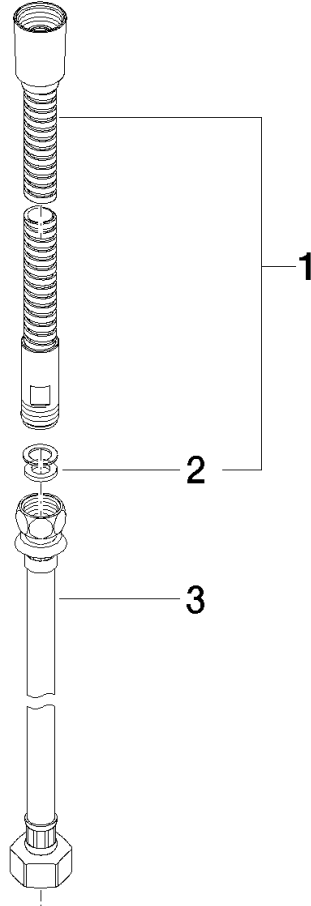

**Metal shower hose in two parts 1/2" x 3/8" x 2250 mm - Brushed Bronze**

IMO

28 323 970

Fits: IMO, LULU, MADISON, MEM, TARA,  
CL.1, LISSÉ, VAIA, META, CYO

|   |                                |               |
|---|--------------------------------|---------------|
|    | Brushed Bronze                 | 28 323 970-42 |
|    | Chrome                         | 28 323 970-00 |
|    | Brushed Platinum               | 28 323 970-06 |
|    | Platinum                       | 28 323 970-08 |
|    | Durabronze (23kt Gold)         | 28 323 970-09 |
|    | Dark Chrome                    | 28 323 970-19 |
|    | Light Gold                     | 28 323 970-26 |
|    | Brushed Light Gold             | 28 323 970-27 |
|    | Brushed Durabronze (23kt Gold) | 28 323 970-28 |
|   | Matte Black                    | 28 323 970-33 |
|  | Brushed Champagne (22kt Gold)  | 28 323 970-46 |
|  | Champagne (22kt Gold)          | 28 323 970-47 |
|  | Brushed Chrome                 | 28 323 970-93 |
|  | Brushed Dark Platinum          | 28 323 970-99 |

Metal shower hose in two parts 1/2" x 3/8" x 2250 mm - Brushed Bronze

---

IMO

28 323 970

Metal shower hose in two parts 1/2" x 3/8" x 2250 mm - Brushed Bronze

---

IMO

28 323 970

28 323 970

Parts for other finishes can be found here: [Chrome](#)

Spare parts list

| No. | Item Number        | Name   | Quantity used | Delivery time |
|-----|--------------------|--|---------------|---------------|
| 1   | 28 322 970-42      | Metal shower hose 1/2" x 3/8" x 1750 mm - Brushed Bronze | 1             | 30            |
| 2   | 90 14 20 026 00 90 | seal   | 1             | 2             |
| 3   | 12 505 970 90      | High pressure hose 1/2" x 3/8" x 500 mm -                | 1             | 2             |