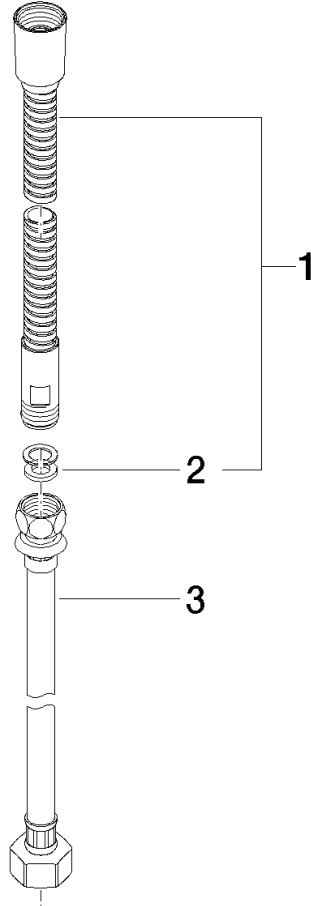

Metal shower hose in two parts 1/2" x 3/8" x 2250 mm - Champagne (22kt Gold)

IMO

28 323 970

Fits: IMO, LULU, MADISON, MEM, TARA, CL.1, LISSÉ, VAIA, META, CYO

	Champagne (22kt Gold)	28 323 970-47
	Chrome	28 323 970-00
	Brushed Platinum	28 323 970-06
	Platinum	28 323 970-08
	Durabross (23kt Gold)	28 323 970-09
	Dark Chrome	28 323 970-19
	Light Gold	28 323 970-26
	Brushed Light Gold	28 323 970-27
	Brushed Durabross (23kt Gold)	28 323 970-28
	Matte Black	28 323 970-33
	Brushed Bronze	28 323 970-42
	Brushed Champagne (22kt Gold)	28 323 970-46
	Brushed Chrome	28 323 970-93
	Brushed Dark Platinum	28 323 970-99

Metal shower hose in two parts 1/2" x 3/8" x 2250 mm - Champagne (22kt Gold)

IMO

28 323 970

Metal shower hose in two parts 1/2" x 3/8" x 2250 mm - Champagne (22kt Gold)

IMO

28 323 970

Metal shower hose in two parts 1/2" x 3/8" x 2250 mm - Champagne (22kt Gold)

IMO

28 323 970
Parts for other
finishes can be found
here: Chrome

Spare parts list

No.	Item Number	Name	Quantity used	Delivery time
1	28 322 970-47	Metal shower hose 1/2" x 3/8" x 1750 mm - Champagne (22kt Gold)	1	30
2	90 14 20 026 00 90	seal	1	2
3	12 505 970 90	High pressure hose 1/2" x 3/8" x 500 mm -	1	2