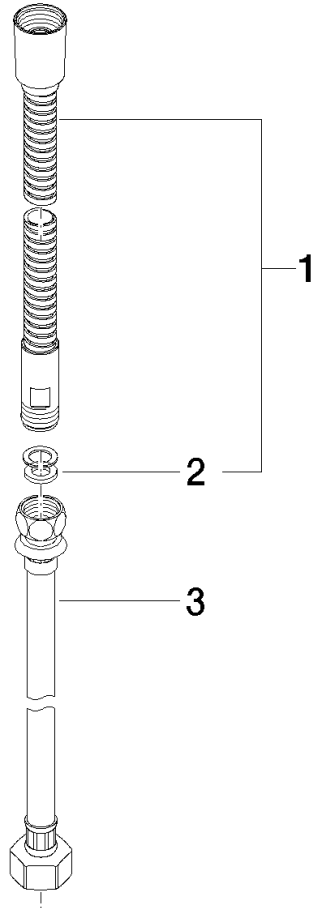

Metal shower hose in two parts 1/2" x 3/8" x 2250 mm - Brushed Chrome

IMO

28 323 970

Fits: IMO, LULU, MADISON, MEM, TARA,
CL.1, LISSÉ, VAIA, META, CYO

	Brushed Chrome	28 323 970-93
	Chrome	28 323 970-00
	Brushed Platinum	28 323 970-06
	Platinum	28 323 970-08
	Durabrand (23kt Gold)	28 323 970-09
	Dark Chrome	28 323 970-19
	Light Gold	28 323 970-26
	Brushed Light Gold	28 323 970-27
	Brushed Durabrand (23kt Gold)	28 323 970-28
	Matte Black	28 323 970-33
	Brushed Bronze	28 323 970-42
	Brushed Champagne (22kt Gold)	28 323 970-46
	Champagne (22kt Gold)	28 323 970-47
	Brushed Dark Platinum	28 323 970-99

Metal shower hose in two parts 1/2" x 3/8" x 2250 mm - Brushed Chrome

IMO

28 323 970

Metal shower hose in two parts 1/2" x 3/8" x 2250 mm - Brushed Chrome

IMO

28 323 970

28 323 970

Parts for other finishes can be found here: [Chrome](#)

Spare parts list

No.	Item Number	Name	Quantity used	Delivery time
1	28 322 970-93	Metal shower hose 1/2" x 3/8" x 1750 mm - Brushed Chrome	1	20
2	90 14 20 026 00 90	seal	1	2
3	12 505 970 90	High pressure hose 1/2" x 3/8" x 500 mm -	1	2