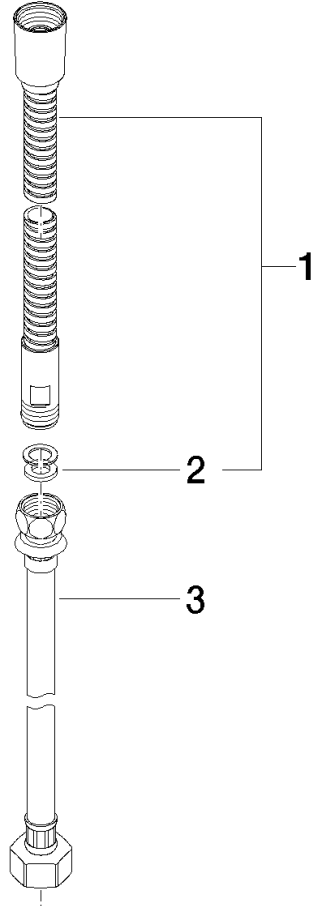

**Metal shower hose in two parts 1/2" x 3/8" x 2250 mm - Brushed Dark Platinum**

IMO

28 323 970

Fits: IMO, LULU, MADISON, MEM, TARA,  
CL.1, LISSÉ, VAIA, META, CYO

	Brushed Dark Platinum	28 323 970-99
	Chrome	28 323 970-00
	Brushed Platinum	28 323 970-06
	Platinum	28 323 970-08
	Durabrand (23kt Gold)	28 323 970-09
	Dark Chrome	28 323 970-19
	Light Gold	28 323 970-26
	Brushed Light Gold	28 323 970-27
	Brushed Durabrand (23kt Gold)	28 323 970-28
	Matte Black	28 323 970-33
	Brushed Bronze	28 323 970-42
	Brushed Champagne (22kt Gold)	28 323 970-46
	Champagne (22kt Gold)	28 323 970-47
	Brushed Chrome	28 323 970-93

Metal shower hose in two parts 1/2" x 3/8" x 2250 mm - Brushed Dark Platinum

---

IMO

28 323 970

Metal shower hose in two parts 1/2" x 3/8" x 2250 mm - Brushed Dark Platinum

---

IMO

28 323 970

28 323 970

Parts for other finishes can be found here: [Chrome](#)

Spare parts list

No.	Item Number	Name	Quantity used	Delivery time
1	28 322 970-99	Metal shower hose 1/2" x 3/8" x 1750 mm - Brushed Dark Platinum	1	2
2	90 14 20 026 00 90	seal	1	2
3	12 505 970 90	High pressure hose 1/2" x 3/8" x 500 mm -	1	2