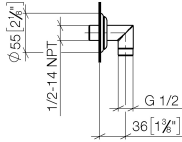

28 450 410

- 1/2" shower outlet
- rosette Ø 55 mm
- 1/2" connection
- WRAS 240502026, 1809019

Intrinsic protection against back flow.

	Chrome	28 450 410-00
	Brushed Platinum	28 450 410-06
	Platinum	28 450 410-08
	Durabass (23kt Gold)	28 450 410-09
	Brushed Durabass (23kt Gold)	28 450 410-28
	Brushed Dark Platinum	28 450 410-99

**Recommended miscellaneous**

- Concealed wall elbow -** 35 085 970 90
- max. recess depth 163 mm
  - min. recess depth 90 mm

28 450 410

mm [inches]

### Spare parts list

No.	Item Number	Name	Quantity used	Delivery time
1	09 27 35 003-00	rosette	1	10
2	90 14 10 026 00 90	seal	1	2
3	09 11 03 121-00	connection	1	10
4	90 23 01 141 00 90	back-flow preventer	1	2