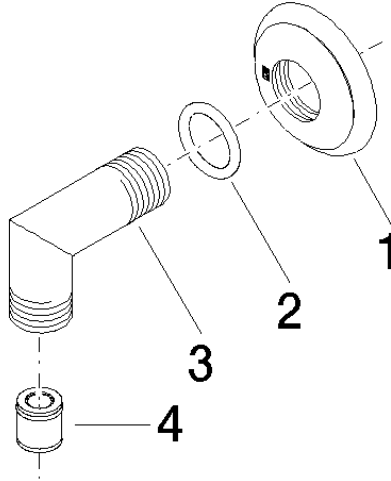

28 450 410

- 1/2" shower outlet
- rosette Ø 55 mm
- 1/2" connection
- WRAS 240502026, 1809019

Intrinsic protection against back flow.

	Chrome	28 450 410-00
	Brushed Platinum	28 450 410-06
	Platinum	28 450 410-08
	Durabass (23kt Gold)	28 450 410-09
	Brushed Durabass (23kt Gold)	28 450 410-28
	Brushed Dark Platinum	28 450 410-99

**Recommended miscellaneous**

- Concealed wall elbow -** 35 085 970 90
- max. recess depth 163 mm
  - min. recess depth 90 mm

28 450 410

mm [inches]

### Flow rate chart

### Spare parts list

No.	Item Number	Name	Quantity used	Delivery time
1	09 27 35 003-00	rosette	1	10
2	90 14 10 026 00 90	seal	1	2
3	09 11 03 121-00	connection	1	10
4	90 23 01 141 00 90	back-flow preventer	1	2