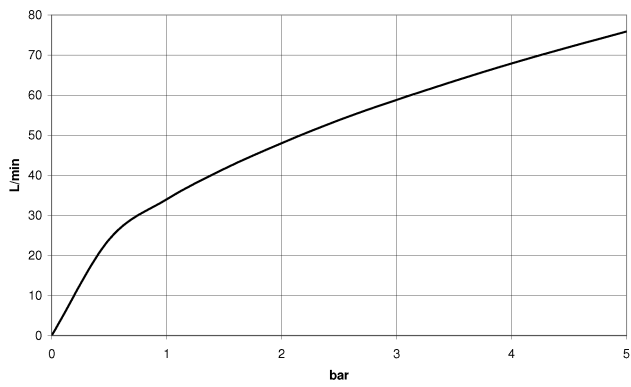

28 450 410

- 1/2" shower outlet
- rosette Ø 55 mm
- 1/2" connection
- WRAS 240502026, 1809019

Intrinsic protection against back flow.

	Chrome	28 450 410-00
	Brushed Platinum	28 450 410-06
	Platinum	28 450 410-08
	Durabass (23kt Gold)	28 450 410-09
	Brushed Durabass (23kt Gold)	28 450 410-28
	Brushed Dark Platinum	28 450 410-99

**Recommended miscellaneous**

- Concealed wall elbow -** 35 085 970 90
- max. recess depth 163 mm
  - min. recess depth 90 mm

28 450 410

mm [inches]

### Flow rate chart