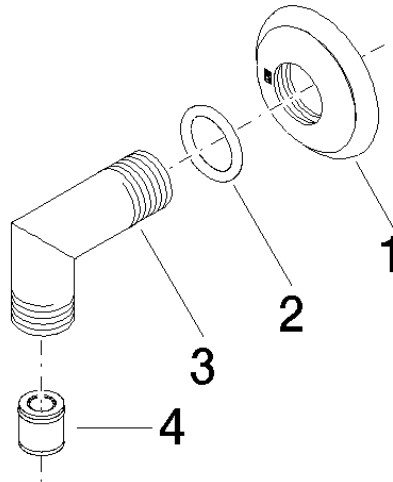

28 450 410

- 1/2" shower outlet
- rosette Ø 55 mm
- 1/2" connection
- WRAS 240502026, 1809019

Intrinsic protection against back flow.

	Brushed Platinum	28 450 410-06
	Chrome	28 450 410-00
	Platinum	28 450 410-08
	Durabrand (23kt Gold)	28 450 410-09
	Brushed Durabrand (23kt Gold)	28 450 410-28
	Brushed Dark Platinum	28 450 410-99

Recommended miscellaneous

- Concealed wall elbow -** 35 085 970 90
- max. recess depth 163 mm
 - min. recess depth 90 mm

28 450 410

mm [inches]

Flow rate chart

Certificates

Belgaqua_21-381- WRAS_240502026.
27_7.

28 450 410

Spare parts list

No.	Item Number	Name	Quantity used	Delivery time
1	09 27 35 003-06	rosette	1	10
2	90 14 10 026 00 90	seal	1	2
3	09 11 03 121-06	connection	1	10
4	90 23 01 141 00 90	back-flow preventer	1	2