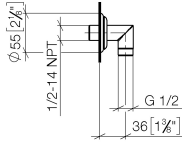

28 450 410

- 1/2" shower outlet
- rosette Ø 55 mm
- 1/2" connection
- WRAS 240502026, 1809019

Intrinsic protection against back flow.

	Brushed Platinum	28 450 410-06
	Chrome	28 450 410-00
	Platinum	28 450 410-08
	Durabrand (23kt Gold)	28 450 410-09
	Brushed Durabrand (23kt Gold)	28 450 410-28
	Brushed Dark Platinum	28 450 410-99

Recommended miscellaneous

- Concealed wall elbow -** 35 085 970 90
- max. recess depth 163 mm
 - min. recess depth 90 mm

28 450 410

mm [inches]

Flow rate chart

Certificates

Belgaqua_21-381- WRAS_240502026.
27_7.

28 450 410

Spare parts list

No.	Item Number	Name	Quantity used	Delivery time
1	09 27 35 003-06	rosette	1	10
2	90 14 10 026 00 90	seal	1	2
3	09 11 03 121-06	connection	1	10
4	90 23 01 141 00 90	back-flow preventer	1	2