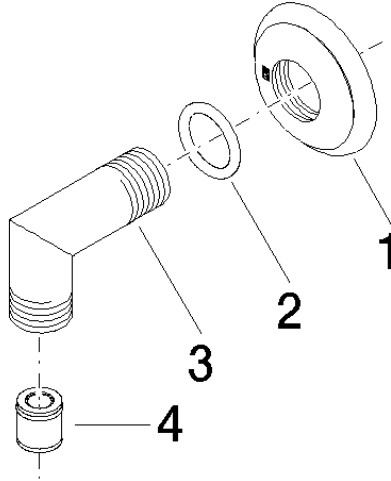

28 450 410

- 1/2" shower outlet
- rosette Ø 55 mm
- 1/2" connection
- WRAS 240502026, 1809019

Intrinsic protection against back flow.

	Platinum	28 450 410-08
	Chrome	28 450 410-00
	Brushed Platinum	28 450 410-06
	Durabrand (23kt Gold)	28 450 410-09
	Brushed Durabrand (23kt Gold)	28 450 410-28
	Brushed Dark Platinum	28 450 410-99

Recommended miscellaneous

- Concealed wall elbow -** 35 085 970 90
- max. recess depth 163 mm
 - min. recess depth 90 mm

28 450 410

mm [inches]

Flow rate chart

Certificates

Belgaqua_21-381- WRAS_240502026.
27_7.

28 450 410

Spare parts list

No.	Item Number	Name	Quantity used	Delivery time
1	09 27 35 003-08	rosette	1	40
2	90 14 10 026 00 90	seal	1	2
3	09 11 03 121-08	connection	1	40
4	90 23 01 141 00 90	back-flow preventer	1	2