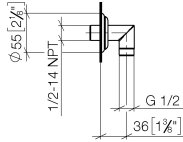

28 450 410

- 1/2" shower outlet
- rosette Ø 55 mm
- 1/2" connection
- WRAS 240502026, 1809019

Intrinsic protection against back flow.

	Platinum	28 450 410-08
	Chrome	28 450 410-00
	Brushed Platinum	28 450 410-06
	Durabrand (23kt Gold)	28 450 410-09
	Brushed Durabrand (23kt Gold)	28 450 410-28
	Brushed Dark Platinum	28 450 410-99

Recommended miscellaneous

- Concealed wall elbow -** 35 085 970 90
- max. recess depth 163 mm
 - min. recess depth 90 mm

28 450 410

mm [inches]

Flow rate chart

Certificates

Belgaqua_21-381- WRAS_240502026.
27_7.

28 450 410

Spare parts list

No.	Item Number	Name	Quantity used	Delivery time
1	09 27 35 003-08	rosette	1	40
2	90 14 10 026 00 90	seal	1	2
3	09 11 03 121-08	connection	1	40
4	90 23 01 141 00 90	back-flow preventer	1	2