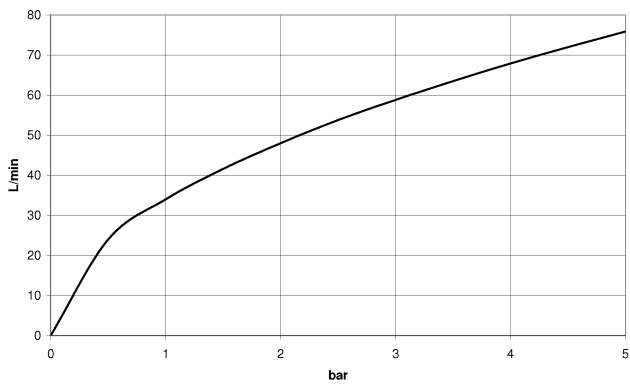

28 450 410

- 1/2" shower outlet
- rosette Ø 55 mm
- 1/2" connection
- WRAS 240502026, 1809019

Intrinsic protection against back flow.

	Durabrass (23kt Gold)	28 450 410-09
	Chrome	28 450 410-00
	Brushed Platinum	28 450 410-06
	Platinum	28 450 410-08
	Brushed Durabrass (23kt Gold)	28 450 410-28
	Brushed Dark Platinum	28 450 410-99

Recommended miscellaneous

Concealed wall elbow - 35 085 970 90

- max. recess depth 163 mm
- min. recess depth 90 mm

28 450 410

mm [inches]

Flow rate chart

Certificates

Belgaqua_21-381- WRAS_240502026.
27_7.