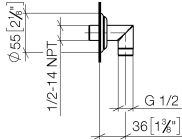

28 450 410

- 1/2" shower outlet
- rosette Ø 55 mm
- 1/2" connection
- WRAS 240502026, 1809019

Intrinsic protection against back flow.

	Durabrass (23kt Gold)	28 450 410-09
	Chrome	28 450 410-00
	Brushed Platinum	28 450 410-06
	Platinum	28 450 410-08
	Brushed Durabrass (23kt Gold)	28 450 410-28
	Brushed Dark Platinum	28 450 410-99

Recommended miscellaneous

Concealed wall elbow - 35 085 970 90

- max. recess depth 163 mm
- min. recess depth 90 mm

28 450 410

mm [inches]

Flow rate chart

Certificates

Belgaqua_21-381- WRAS_240502026.
27_7.

28 450 410

Spare parts list

No.	Item Number	Name	Quantity used	Delivery time
1	09 27 35 003-09	rosette	1	40
2	90 14 10 026 00 90	seal	1	2
3	09 11 03 121-09	connection	1	60
4	90 23 01 141 00 90	back-flow preventer	1	2