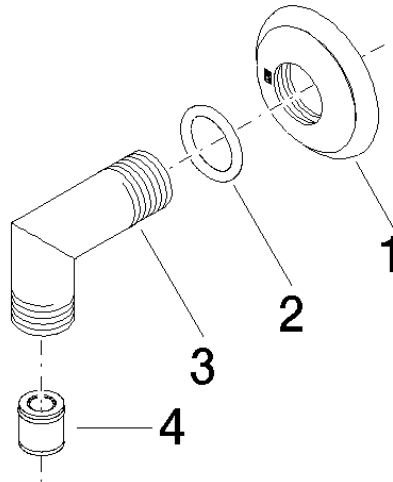

28 450 410

- 1/2" shower outlet
- rosette Ø 55 mm
- 1/2" connection
- WRAS 240502026, 1809019

Intrinsic protection against back flow.

	Brushed Durabron (23kt Gold)	28 450 410-28
	Chrome	28 450 410-00
	Brushed Platinum	28 450 410-06
	Platinum	28 450 410-08
	Durabron (23kt Gold)	28 450 410-09
	Brushed Dark Platinum	28 450 410-99

Recommended miscellaneous

- Concealed wall elbow -** 35 085 970 90
- max. recess depth 163 mm
 - min. recess depth 90 mm

28 450 410

mm [inches]

Flow rate chart

Certificates

Belgaqua_21-381- WRAS_240502026.
27_7.

28 450 410

Spare parts list

No.	Item Number	Name	Quantity used	Delivery time
1	09 27 35 003-28	rosette	1	60
2	90 14 10 026 00 90	seal	1	2
3	09 11 03 121-28	connection	1	60
4	90 23 01 141 00 90	back-flow preventer	1	2