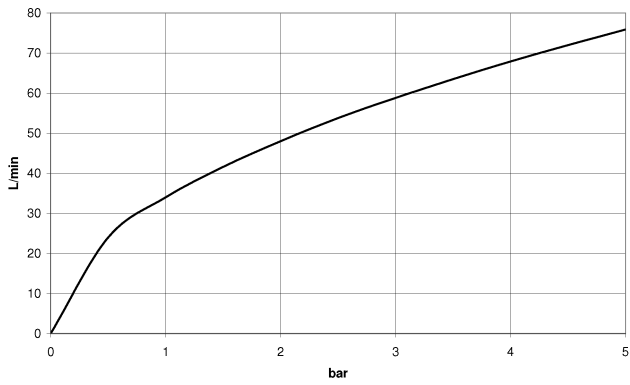

28 450 410

- 1/2" shower outlet
- rosette Ø 55 mm
- 1/2" connection
- WRAS 240502026, 1809019

Intrinsic protection against back flow.

	Brushed Durabron (23kt Gold)	28 450 410-28
	Chrome	28 450 410-00
	Brushed Platinum	28 450 410-06
	Platinum	28 450 410-08
	Durabron (23kt Gold)	28 450 410-09
	Brushed Dark Platinum	28 450 410-99

Recommended miscellaneous

- Concealed wall elbow -** 35 085 970 90
- max. recess depth 163 mm
 - min. recess depth 90 mm

28 450 410

mm [inches]

Flow rate chart

Certificates

Belgaqua_21-381- WRAS_240502026.
27_7.