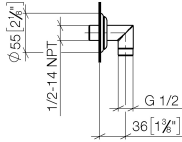

28 450 410

- 1/2" shower outlet
- rosette Ø 55 mm
- 1/2" connection
- WRAS 240502026, 1809019

Intrinsic protection against back flow.

	Brushed Durabron (23kt Gold)	28 450 410-28
	Chrome	28 450 410-00
	Brushed Platinum	28 450 410-06
	Platinum	28 450 410-08
	Durabron (23kt Gold)	28 450 410-09
	Brushed Dark Platinum	28 450 410-99

Recommended miscellaneous

- Concealed wall elbow -** 35 085 970 90
- max. recess depth 163 mm
 - min. recess depth 90 mm

28 450 410

mm [inches]

Flow rate chart

Certificates

Belgaqua_21-381- WRAS_240502026.
27_7.

28 450 410

Spare parts list

No.	Item Number	Name	Quantity used	Delivery time
1	09 27 35 003-28	rosette	1	60
2	90 14 10 026 00 90	seal	1	2
3	09 11 03 121-28	connection	1	60
4	90 23 01 141 00 90	back-flow preventer	1	2