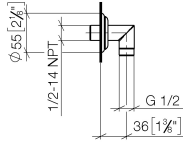

28 450 410

- 1/2" shower outlet
- rosette Ø 55 mm
- 1/2" connection
- WRAS 240502026, 1809019

Intrinsic protection against back flow.

	Brushed Dark Platinum	28 450 410-99
	Chrome	28 450 410-00
	Brushed Platinum	28 450 410-06
	Platinum	28 450 410-08
	Durabrand (23kt Gold)	28 450 410-09
	Brushed Durabrand (23kt Gold)	28 450 410-28

**Recommended miscellaneous**

- Concealed wall elbow -** 35 085 970 90
- max. recess depth 163 mm
  - min. recess depth 90 mm

28 450 410

mm [inches]

**Flow rate chart**

**Certificates**

Belgaqua\_21-381- WRAS\_240502026.  
27\_7.

### Spare parts list

No.	Item Number	Name	Quantity used	Delivery time
1	09 27 35 003-99	rosette	1	30
2	90 14 10 026 00 90	seal	1	2
3	09 11 03 121-99	connection	1	60
4	90 23 01 141 00 90	back-flow preventer	1	2