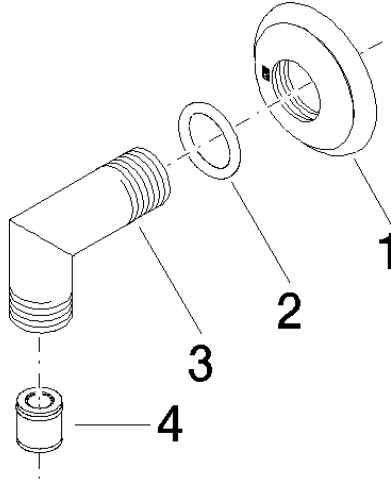

28 450 410

- 1/2" shower outlet
- rosette Ø 55 mm
- 1/2" connection
- WRAS 240502026, 1809019

Intrinsic protection against back flow.

	Brushed Dark Platinum	28 450 410-99
	Chrome	28 450 410-00
	Brushed Platinum	28 450 410-06
	Platinum	28 450 410-08
	Durabrand (23kt Gold)	28 450 410-09
	Brushed Durabrand (23kt Gold)	28 450 410-28

**Recommended miscellaneous**

- Concealed wall elbow -** 35 085 970 90
- max. recess depth 163 mm
  - min. recess depth 90 mm

28 450 410

mm [inches]

**Flow rate chart**

**Certificates**

Belgaqua\_21-381- WRAS\_240502026.  
27\_7.

### Spare parts list

No.	Item Number	Name	Quantity used	Delivery time
1	09 27 35 003-99	rosette	1	30
2	90 14 10 026 00 90	seal	1	2
3	09 11 03 121-99	connection	1	60
4	90 23 01 141 00 90	back-flow preventer	1	2